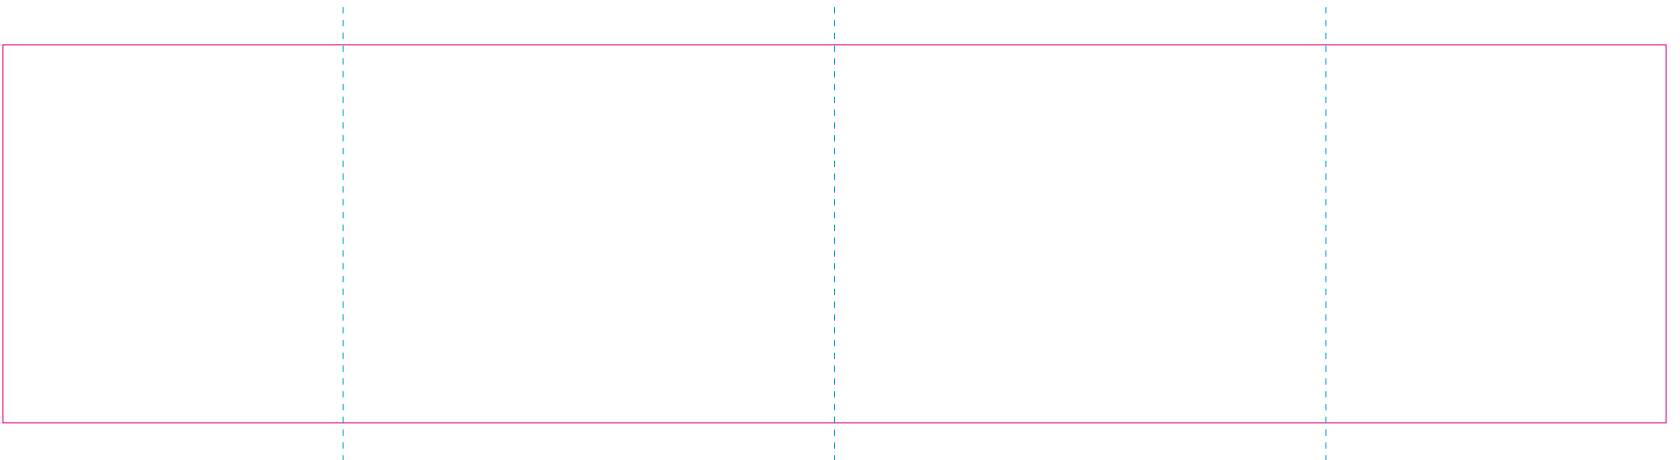

RS

With rotary screen printing technology the product can only be printed on the opposite side of the handle, please do not position the design on the right or left handed side.

WPC, C

— Edge of graphic

- - - centerlines

resolution: min. 300 DPI
colours: CMYK
formats: TIFF, PDF, EPS, AI, CDR

The pink outline the maximum size of graphic visible on the product.
The blue dash line indicates the center line of the left, right and middle side of object.