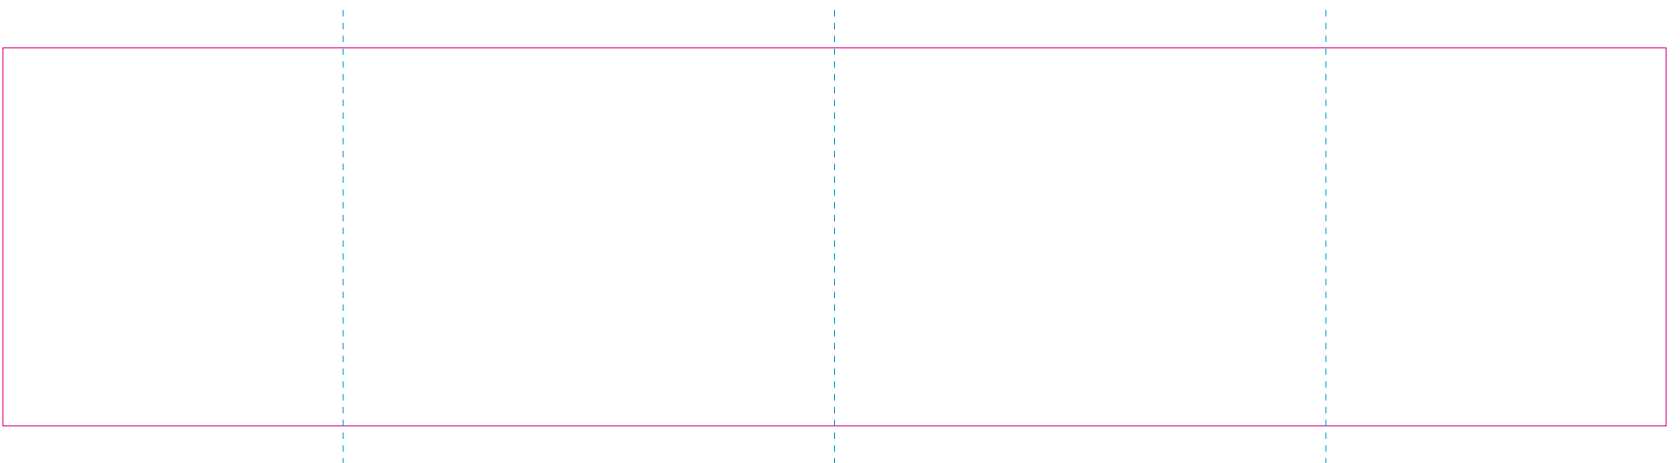

RS

With rotary screen printing technology the product can only be printed on the opposite side of the handle, please do not position the design on the right or left handed side.

C

— Edge of graphic

- - - centerlines

resolution: min. 300 DPI
colours: CMYK
formats: TIFF, PDF, EPS, AI, CDR

The pink outline the maximum size of graphic visible on the product.
The blue dash line indicates the center line of the left, right and middle side of object.