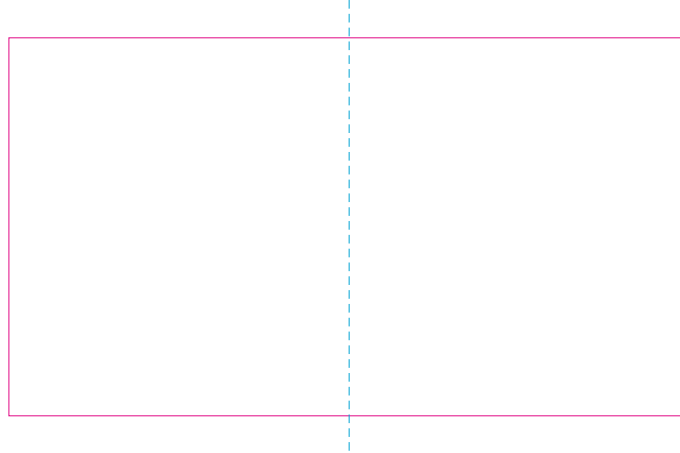

## ER 1, RS

With rotary screen printing technology the product can only be printed on the opposite side of the handle, please do not position the design on the right or left handed side.

## ER 2

——— Edge of graphics

- - - - - centerlines

file format: vector

colours: in one color

formats: PDF, EPS, AI, CDR

The pink outline the maximum size of graphic visible on the product.

The blue dash line indicates the center line of the left, right and middle side of object.