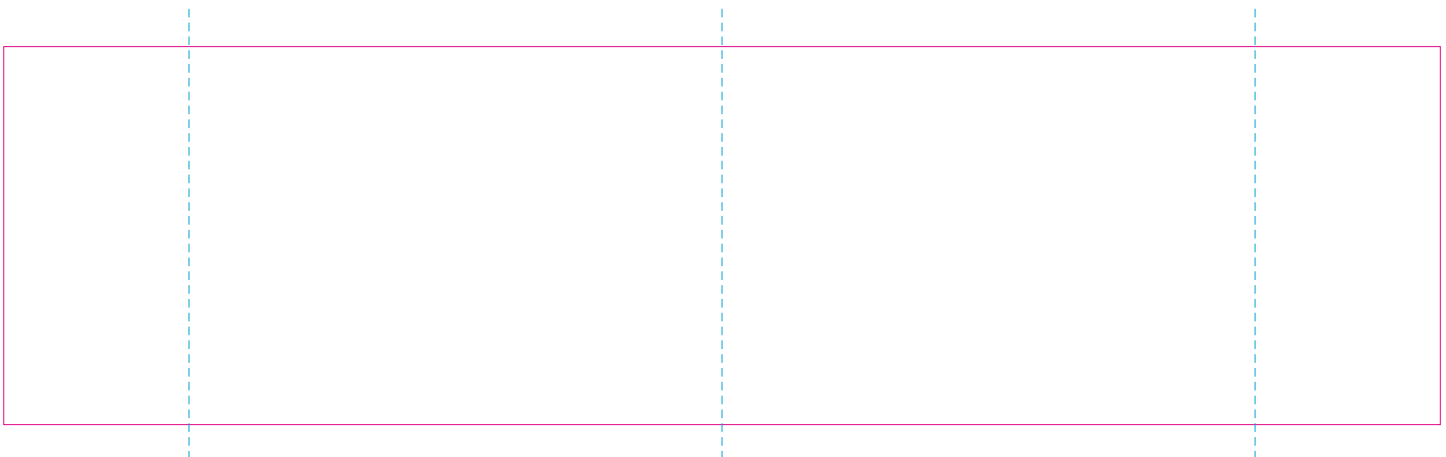

## ER 1, RS

With rotary screen printing technology the product can only be printed on the opposite side of the handle, please do not position the design on the right or left handed side.

## ER 2

——— Edge of graphics

- - - - - centerlines

file format: vector

colours: in one color

formats: PDF, EPS, AI, CDR

The pink outline the maximum size of graphic visible on the product.

The blue dash line indicates the center line of the left, right and middle side of object.