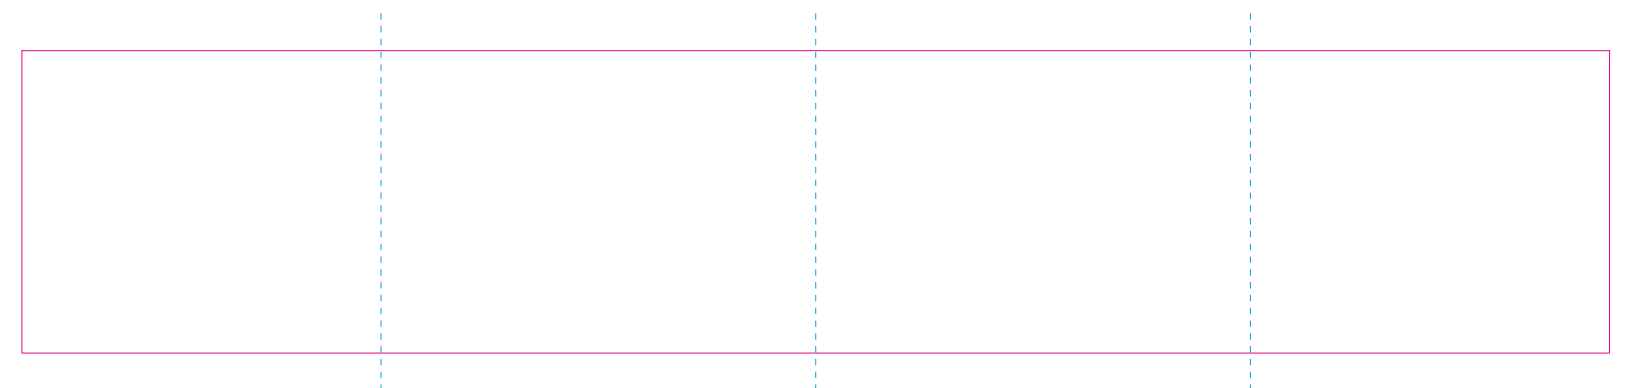

RUV

ER 2

RS

ER 1

— Edge of graphics

- - - centerlines

resolution: min. 300 DPI

colours: CMYK

formats: TIFF, PDF, EPS, AI, CDR

The pink outline the maximum size of graphic visible on the product.

The blue dash line indicates the center line of the left, right and middle side of object.