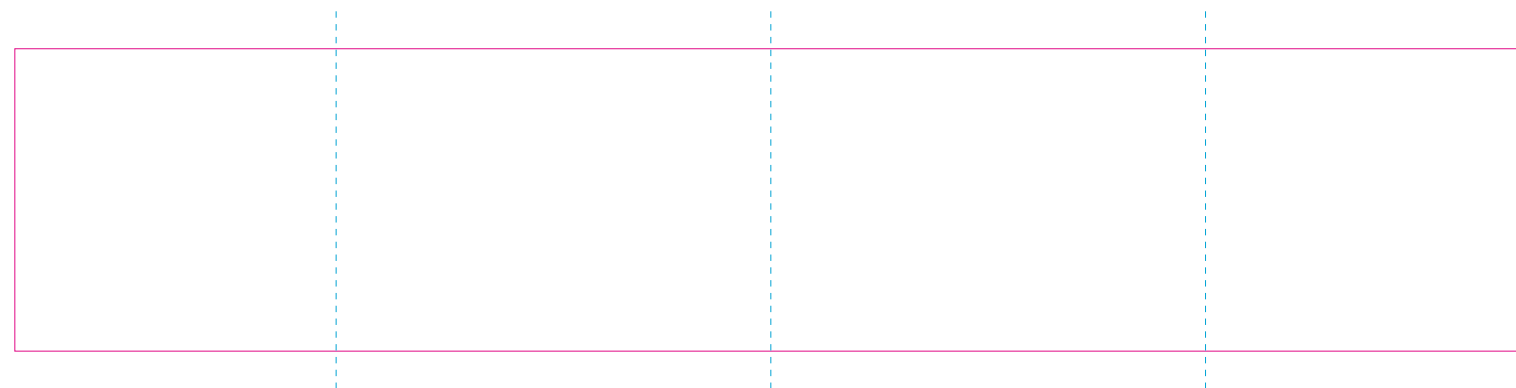

RUV

ER 2

RS

ER 1

— Edge of graphics

- - - centerlines

resolution: min. 300 DPI

colours: CMYK

formats: TIFF, PDF, EPS, AI, CDR

The pink outline the maximum size of graphic visible on the product.

The blue dash line indicates the center line of the left, right and middle side of object.