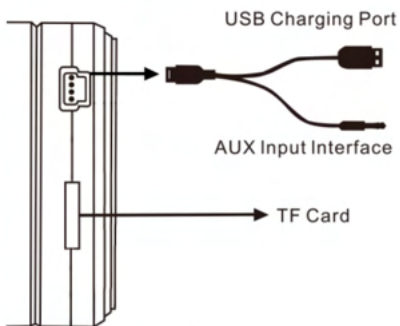

Jack Instruction

5

Specifications

-  Insert the TF card to play music. Built-in TF smart decoder, you can listen to MP3 music stored in TF card.
-  Insert the USB to play music. Built-in USB smart decoder, you can listen to MP3 music stored in USB.
-  AUX Input plug
While work with AUX, it is easily to listen to sound from PC, ipod/iphone, MP3/MP4.
-  Bluetooth Handfree
work with the Bluetooth for wireless communication.
-  Stereo Bluetooth
Stereo Bluetooth Speakers, supporting A2DP/AVRCP, allow you enjoy wireless HI-FI stereo music.

7

- It's not covered under warranty when the product has metal of rust, surface spalling and other natural oxidation.

English Manual

- "**+ / >>**" In USB/TF/Bluetooth mode when short press this button: next song; long press: Volume up. Don't work in AUX mode.
- "**<< -**" In USB/TF/Bluetooth mode when short press this button: previous song; long press: Volume down. Don't work in AUX mode.
- "**||**" In USB/TF mode, short press this button: Play/Pause; In Bluetooth mode, short press this button: Play/Pause/Answer/End/Cancel dial/Pair. In Bluetooth mode, double click: Last number redial; long press for 2 seconds: reject calls. In TF/AUX mode, press it will be TF card and AUX exchange.