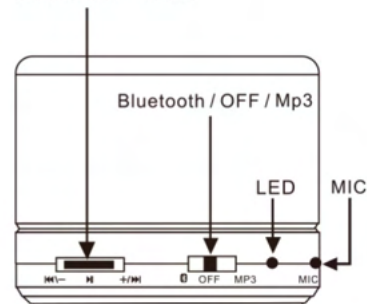

Multifunction Button

Distributor: Cool collection, Budapest POB:176, 1476, Hungary
Registration number: 01-09-276783
Made in China

4