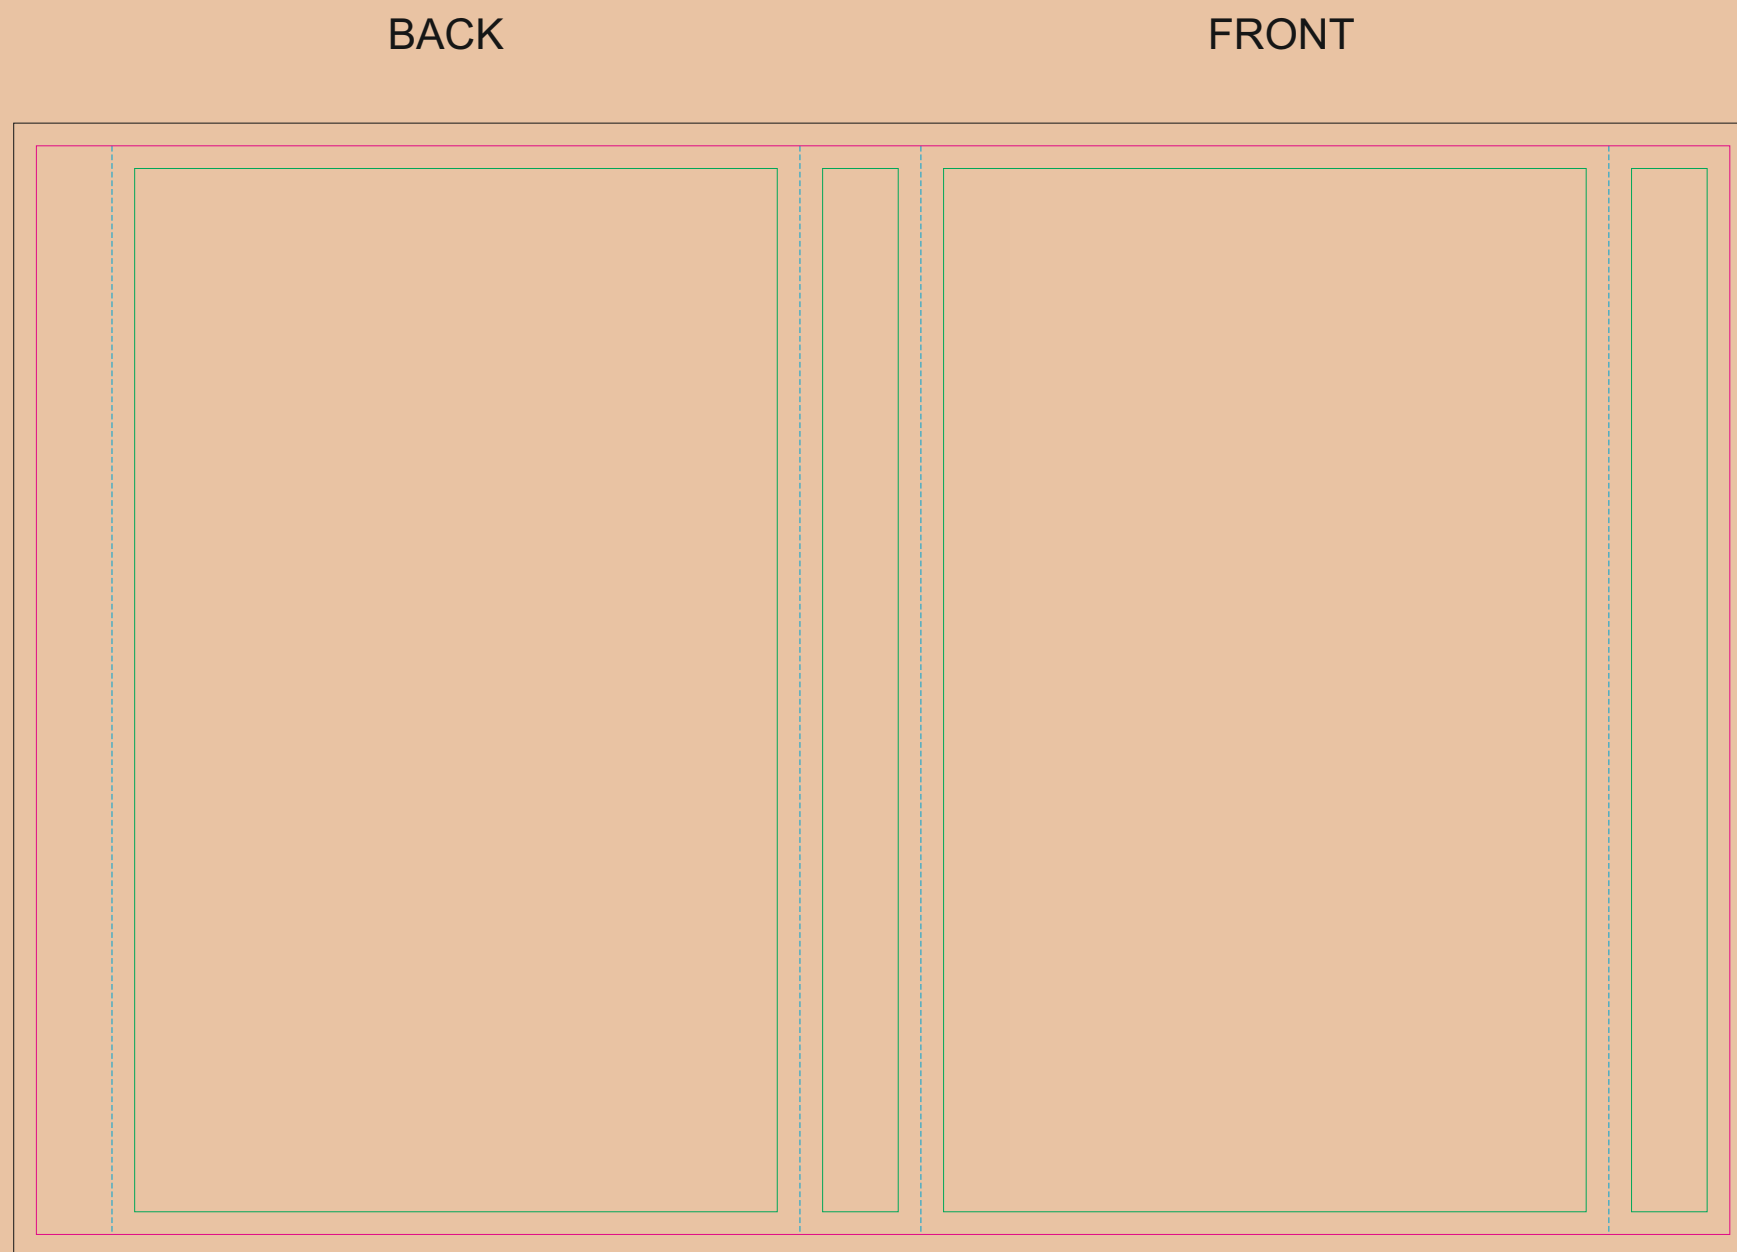

# CRAFT Paper Sleeve

- Margin
- Edge of product
- Bleed limit 3-3 mm (background must fill it)
- - - - - Fold line

resolution: min. 300 DPI  
colours: CMYK  
formats: TIFF, PDF, EPS, AI, CDR

The green line indicates the area all non-background object-texts, logos, etc.  
The pink outline the maximum size of graphic visible on the product.  
The black line indicates the size of the required graphics including bleed.  
The blue line indicates the folding.