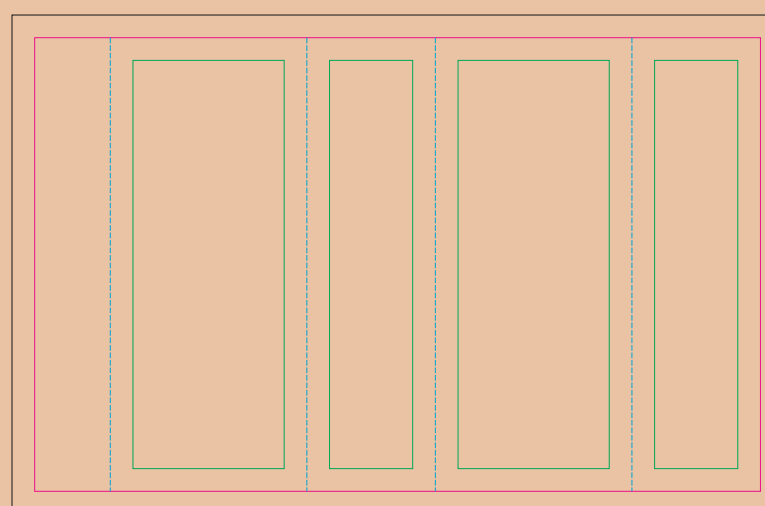

# CRAFT Paper Sleeve

BACK

FRONT

resolution: min. 300 DPI  
colours: CMYK  
formats: TIFF, PDF, EPS, AI, CDR

The green line indicates the area all non-background object-texts, logos, etc.  
The pink outline the maximum size of graphic visible on the product.  
The black line indicates the size of the required graphics including bleed.  
The blue line indicates the folding.

——— Margin  
——— Edge of product  
——— Bleed limit 3-3 mm (background must fill it)  
----- Fold line