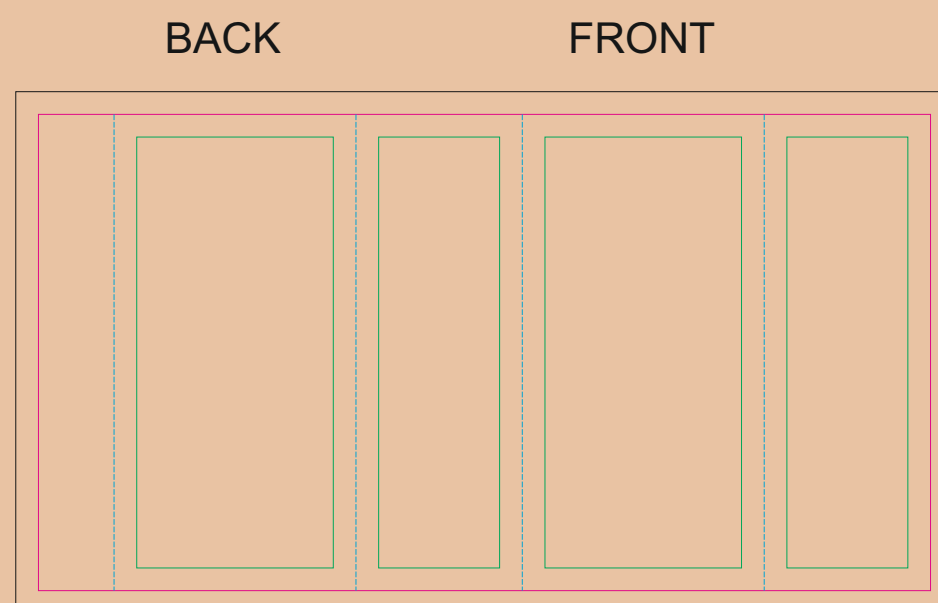

# CRAFT Paper Sleeve

resolution: min. 300 DPI  
colours: CMYK  
formats: TIFF, PDF, EPS, AI, CDR

The green line indicates the area all non-background object-texts, logos, etc.  
The pink outline the maximum size of graphic visible on the product.  
The black line indicates the size of the required graphics including bleed.  
The blue line indicates the folding.

— Margin  
— Edge of product  
— Bleed limit 3-3 mm (background must fill it)  
- - - - - Fold line