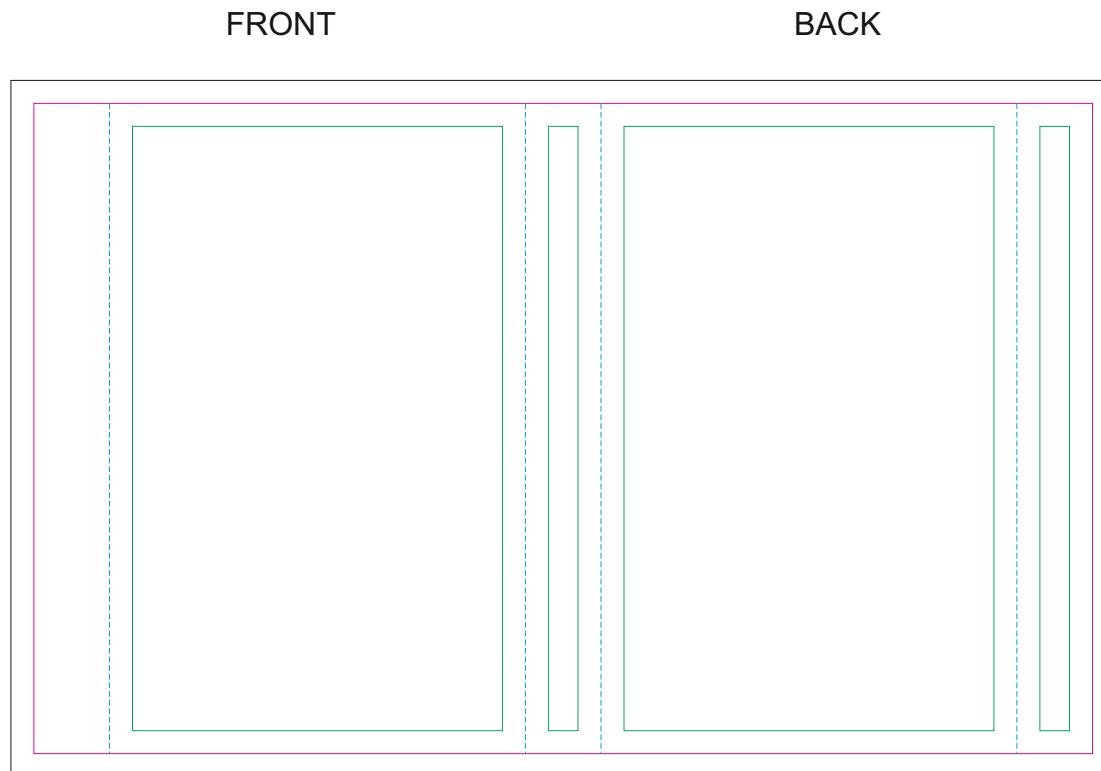

# Paper Sleeve

- Margin
- Edge of product
- Bleed limit 3-3 mm (background must fill it)
- - - - - Fold line

resolution: min. 300 DPI  
colours: CMYK  
formats: TIFF, PDF, EPS, AI, CDR

The green line indicates the area all non-background object-texts, logos, etc.  
The pink outline the maximum size of graphic visible on the product.  
The black line indicates the size of the required graphics including bleed.  
The blue line indicates the folding.