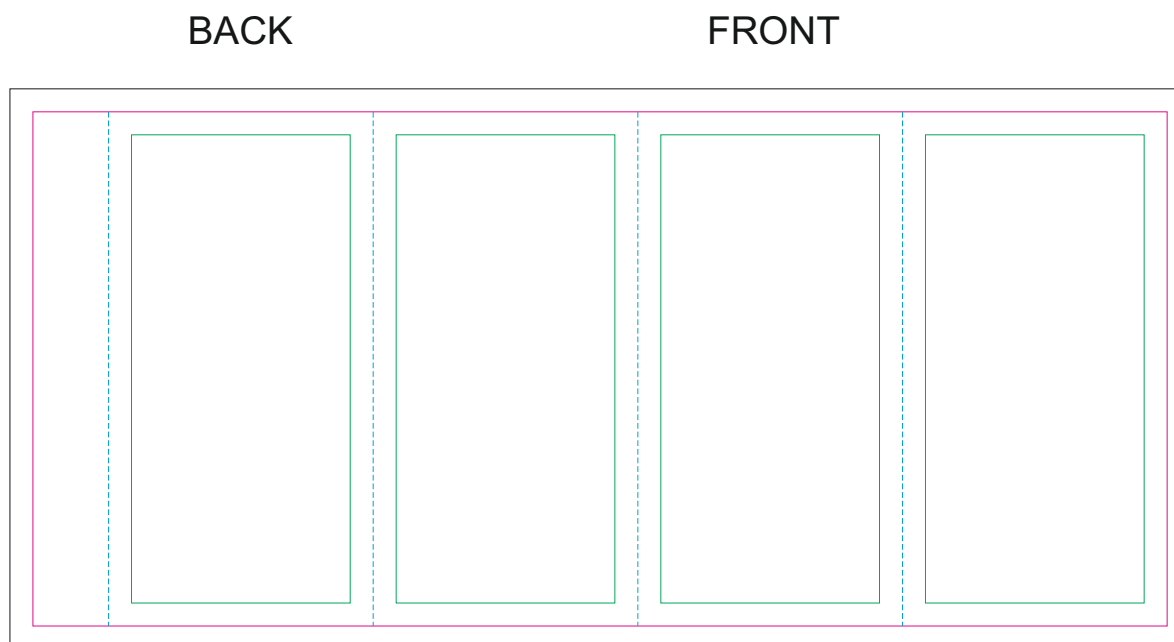

# Paper Sleeve

- Margin
- Edge of product
- Bleed limit 3-3 mm (background must fill it)
- - - - - Fold line

resolution: min. 300 DPI  
colours: CMYK  
formats: TIFF, PDF, EPS, AI, CDR

The green line indicates the area all non-background object-texts, logos, etc.  
The pink outline the maximum size of graphic visible on the product.  
The black line indicates the size of the required graphics including bleed.  
The blue line indicates the folding.