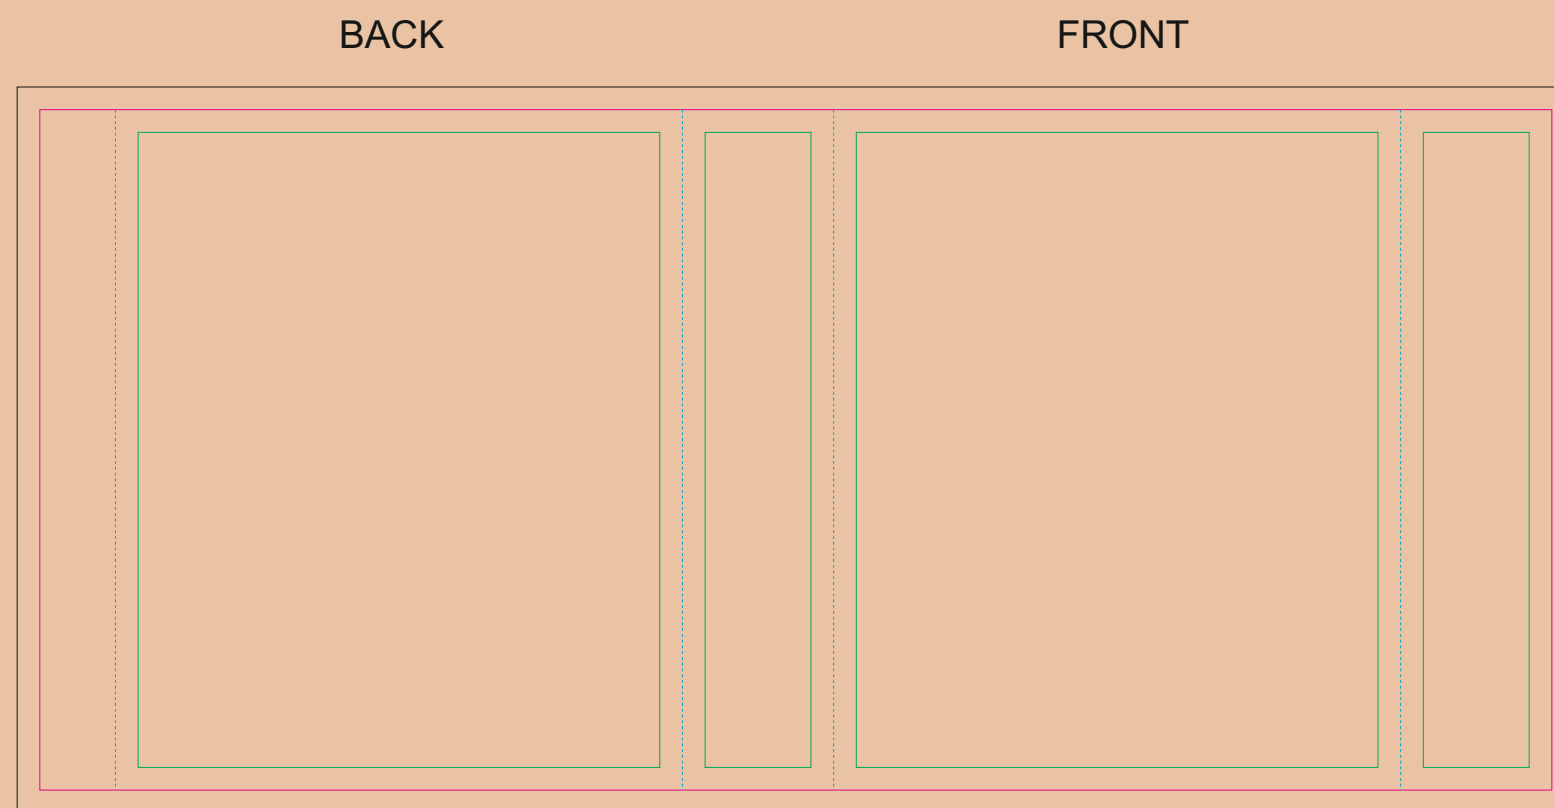

CRAFT Paper Sleeve

- Margin
- Edge of product
- Bleed limit 3-3 mm (background must fill it)
- - - - - Fold line

resolution: min. 300 DPI
colours: CMYK
formats: TIFF, PDF, EPS, AI, CDR

The green line indicates the area all non-background object-texts, logos, etc.
The pink outline the maximum size of graphic visible on the product.
The black line indicates the size of the required graphics including bleed.
The blue line indicates the folding.