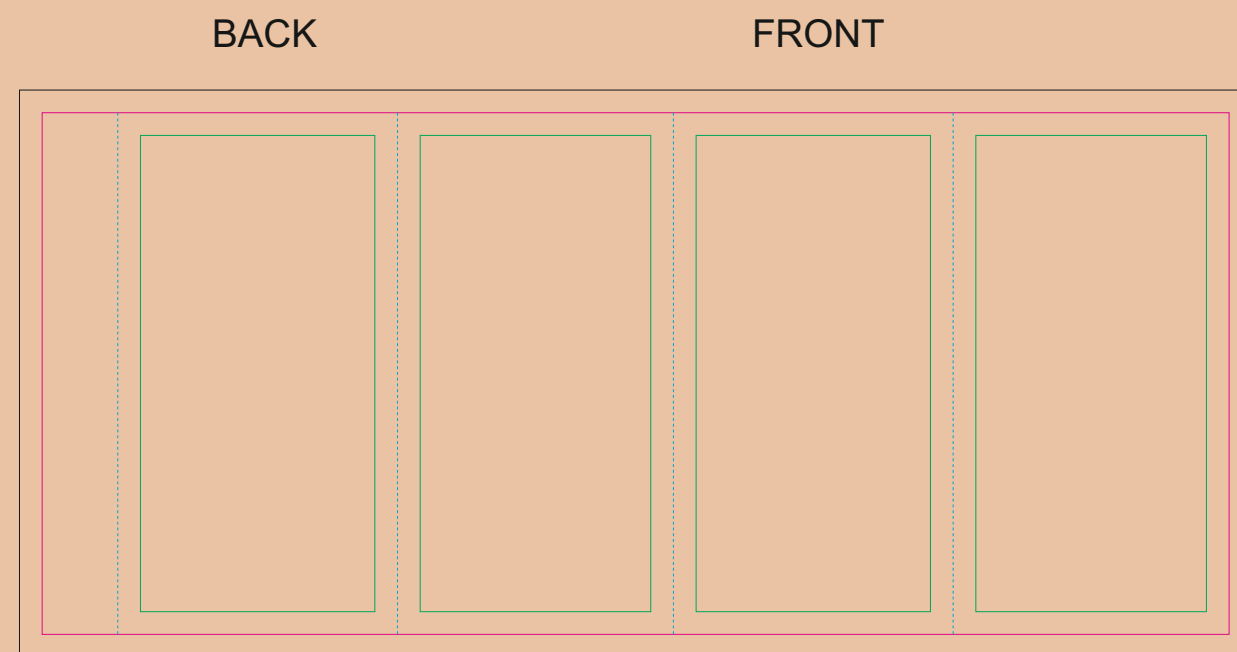

CRAFT Paper Sleeve

- Margin
- Edge of product
- Bleed limit 3-3 mm (background must fill it)
- - - - - Fold line

resolution: min. 300 DPI
colours: CMYK
formats: TIFF, PDF, EPS, AI, CDR

The green line indicates the area all non-background object-texts, logos, etc.
The pink outline the maximum size of graphic visible on the product.
The black line indicates the size of the required graphics including bleed.
The blue line indicates the folding.