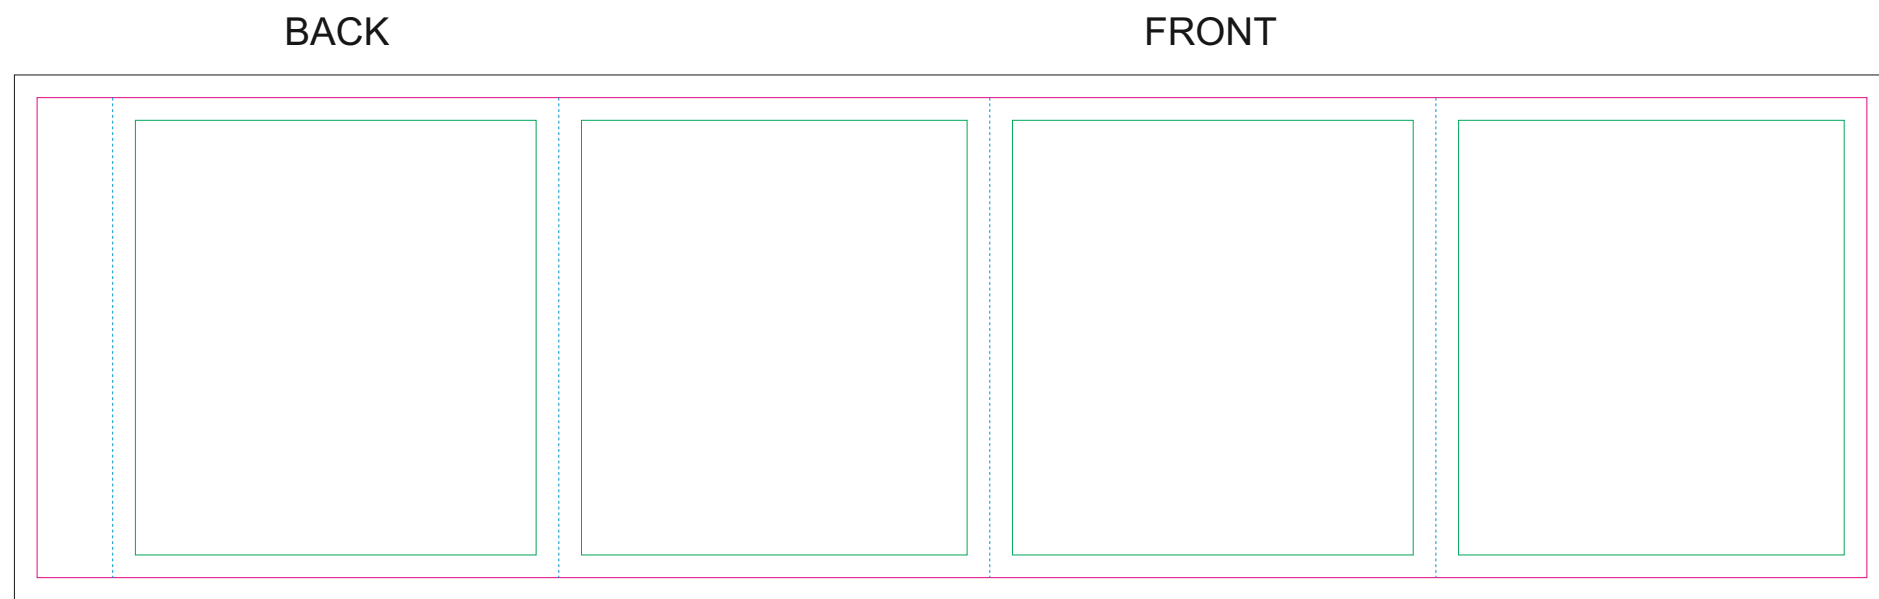

Paper Sleeve

- Margin
- Edge of product
- Bleed limit 3-3 mm (background must fill it)
- - - - - Fold line

resolution: min. 300 DPI
colours: CMYK
formats: TIFF, PDF, EPS, AI, CDR

The green line indicates the area all non-background object-texts, logos, etc.
The pink outline the maximum size of graphic visible on the product.
The black line indicates the size of the required graphics including bleed.
The blue line indicates the folding.