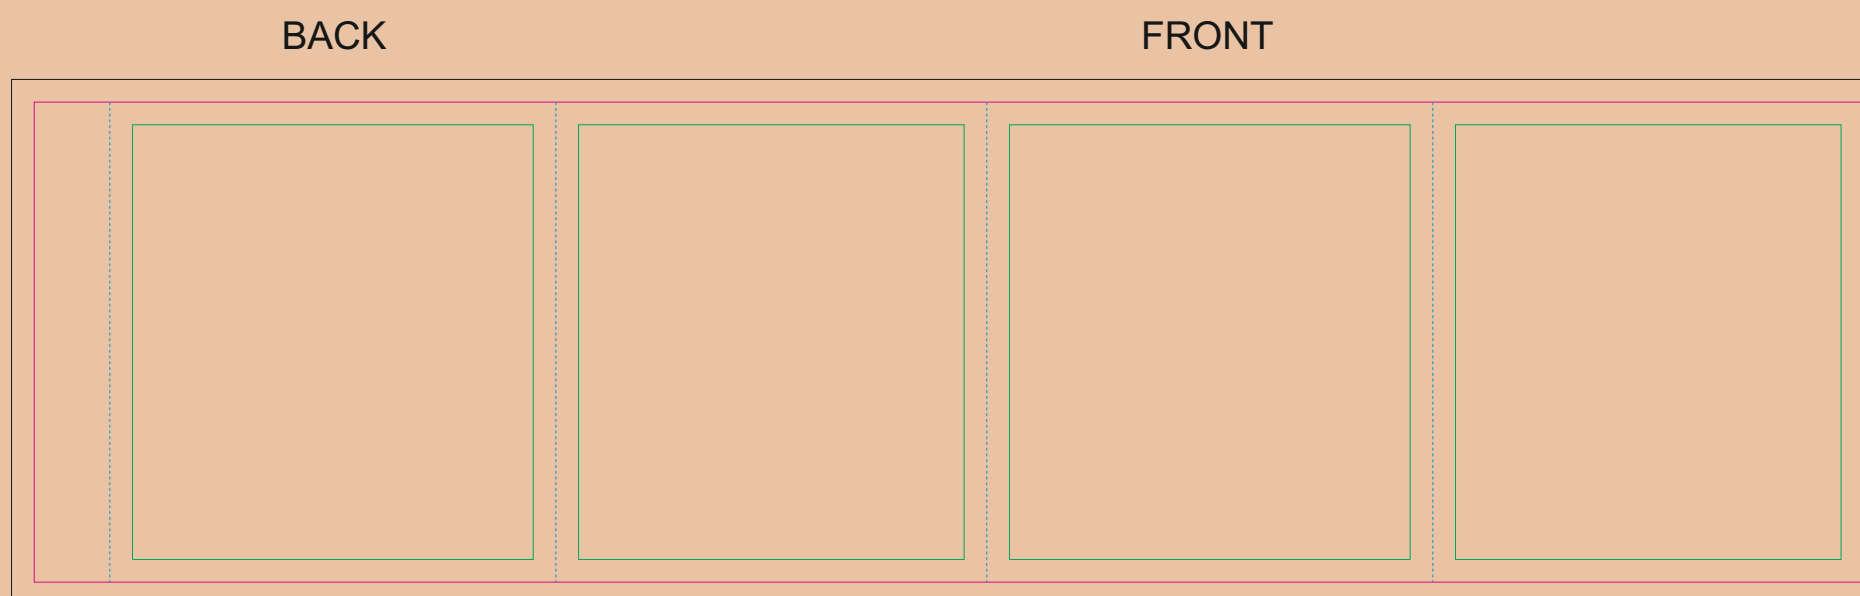

# CRAFT Paper Sleeve

- Margin
- Edge of product
- Bleed limit 3-3 mm (background must fill it)
- - - - - Fold line

resolution: min. 300 DPI  
colours: CMYK  
formats: TIFF, PDF, EPS, AI, CDR

The green line indicates the area all non-background object-texts, logos, etc.  
The pink outline the maximum size of graphic visible on the product.  
The black line indicates the size of the required graphics including bleed.  
The blue line indicates the folding.