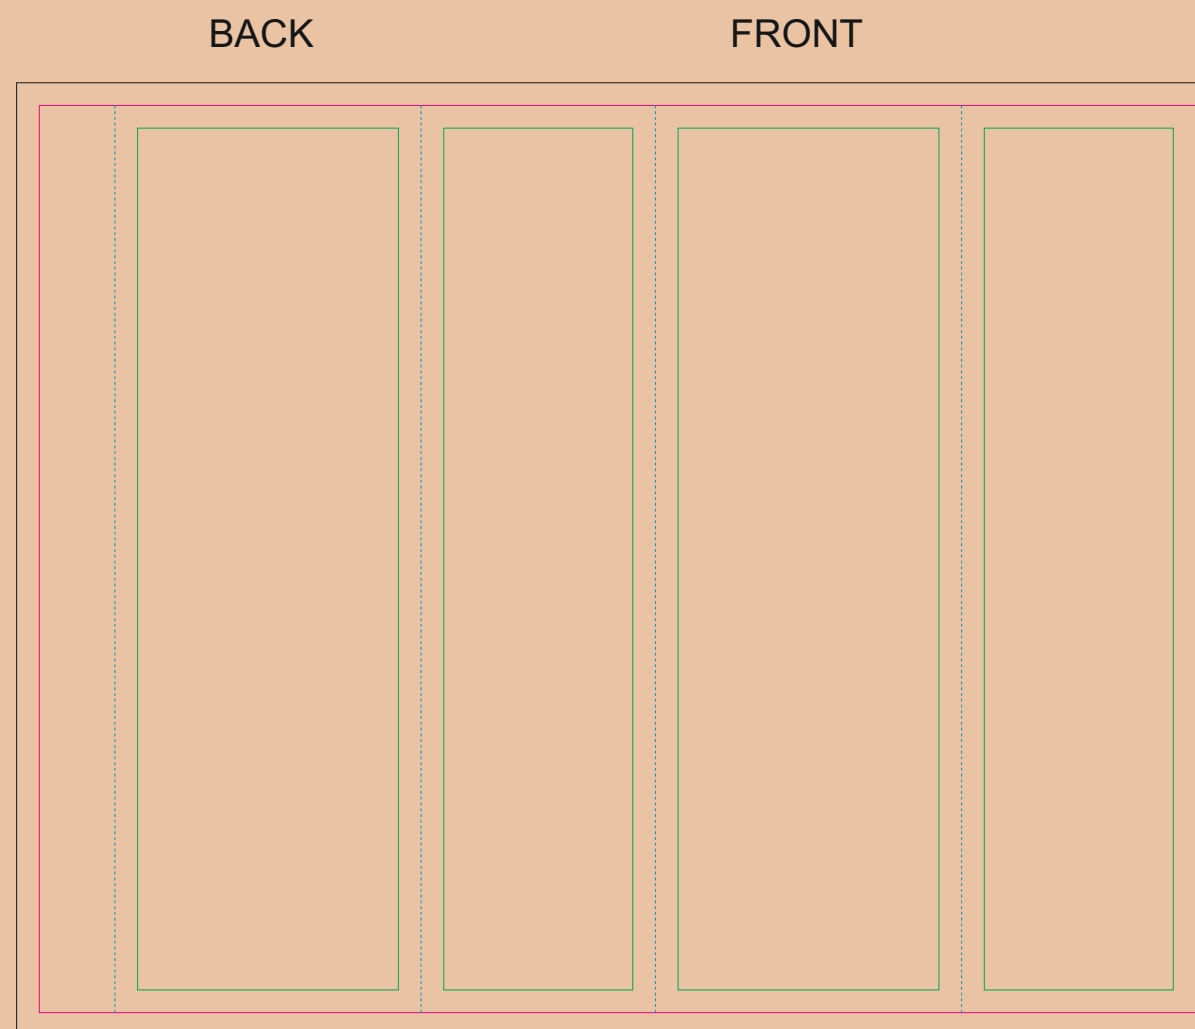

CRAFT Paper Sleeve

- Margin
- Edge of product
- Bleed limit 3-3 mm (background must fill it)
- - - - - Fold line

resolution: min. 300 DPI
colours: CMYK
formats: TIFF, PDF, EPS, AI, CDR

The green line indicates the area all non-background object-texts, logos, etc.
The pink outline the maximum size of graphic visible on the product.
The black line indicates the size of the required graphics including bleed.
The blue line indicates the folding.