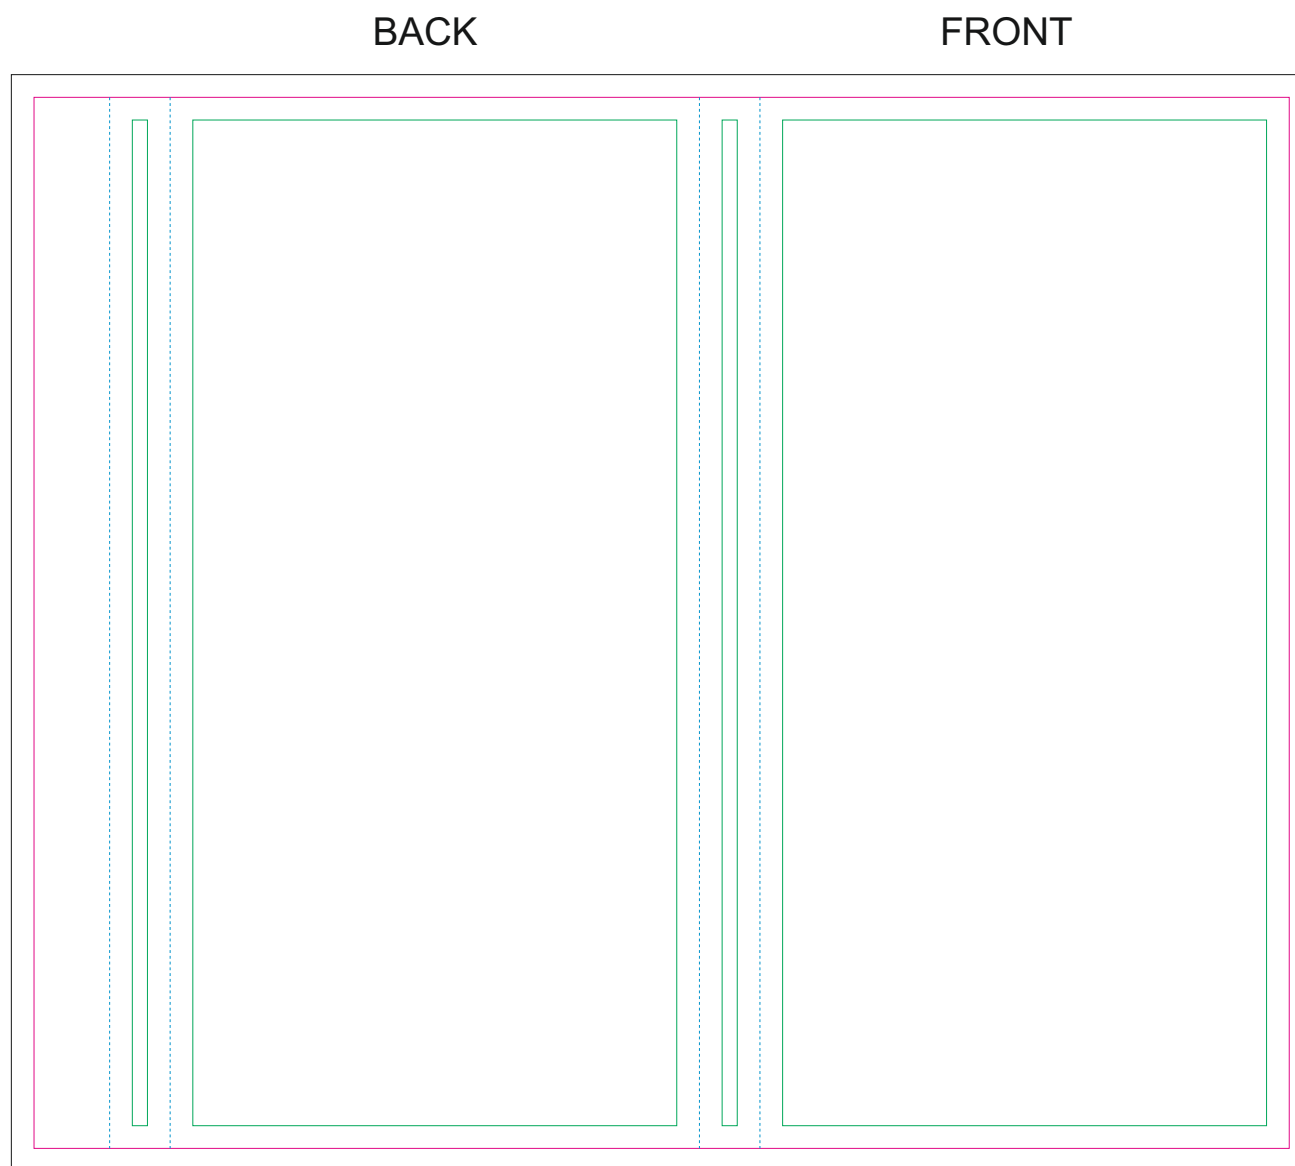

Paper Sleeve

- Margin
- Edge of product
- Bleed limit 3-3 mm (background must fill it)
- - - - - Fold line

resolution: min. 300 DPI
colours: CMYK
formats: TIFF, PDF, EPS, AI, CDR

The green line indicates the area all non-background object-texts, logos, etc.
The pink outline the maximum size of graphic visible on the product.
The black line indicates the size of the required graphics including bleed.
The blue line indicates the folding.