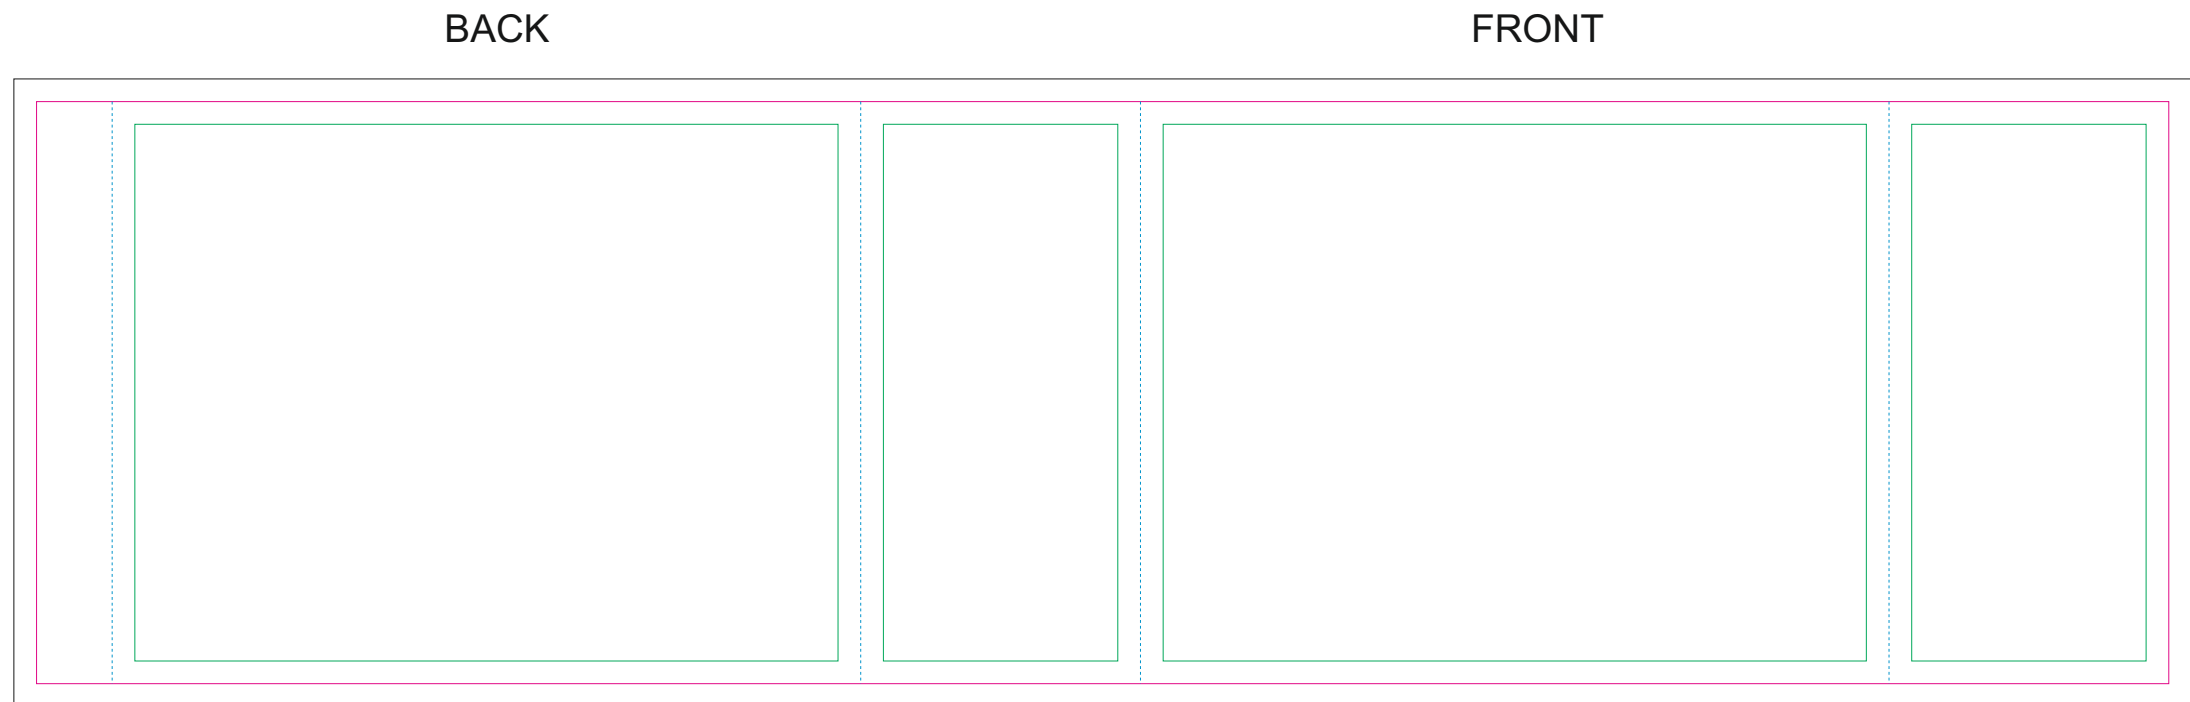

Paper Sleeve

- Margin
- Edge of product
- Bleed limit 3-3 mm (background must fill it)
- - - - - Fold line

resolution: min. 300 DPI
colours: CMYK
formats: TIFF, PDF, EPS, AI, CDR

The green line indicates the area all non-background object-texts, logos, etc.
The pink outline the maximum size of graphic visible on the product.
The black line indicates the size of the required graphics including bleed.
The blue line indicates the folding.