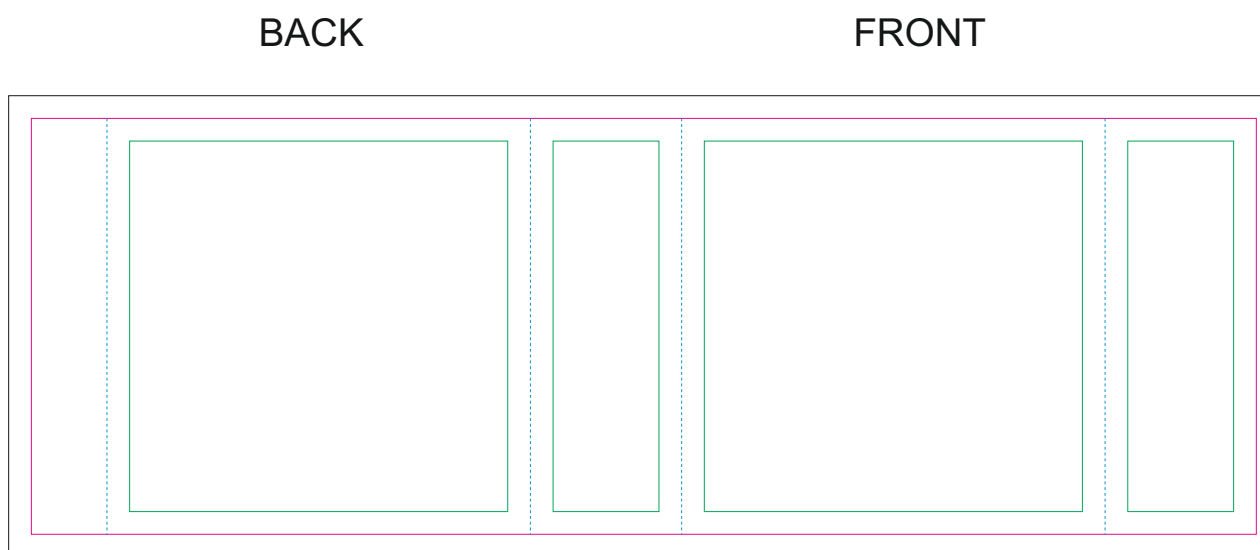

Paper Sleeve

- Margin
- Edge of product
- Bleed limit 3-3 mm (background must fill it)
- - - - - Fold line

resolution: min. 300 DPI
colours: CMYK
formats: TIFF, PDF, EPS, AI, CDR

The green line indicates the area all non-background object-texts, logos, etc.
The pink outline the maximum size of graphic visible on the product.
The black line indicates the size of the required graphics including bleed.
The blue line indicates the folding.