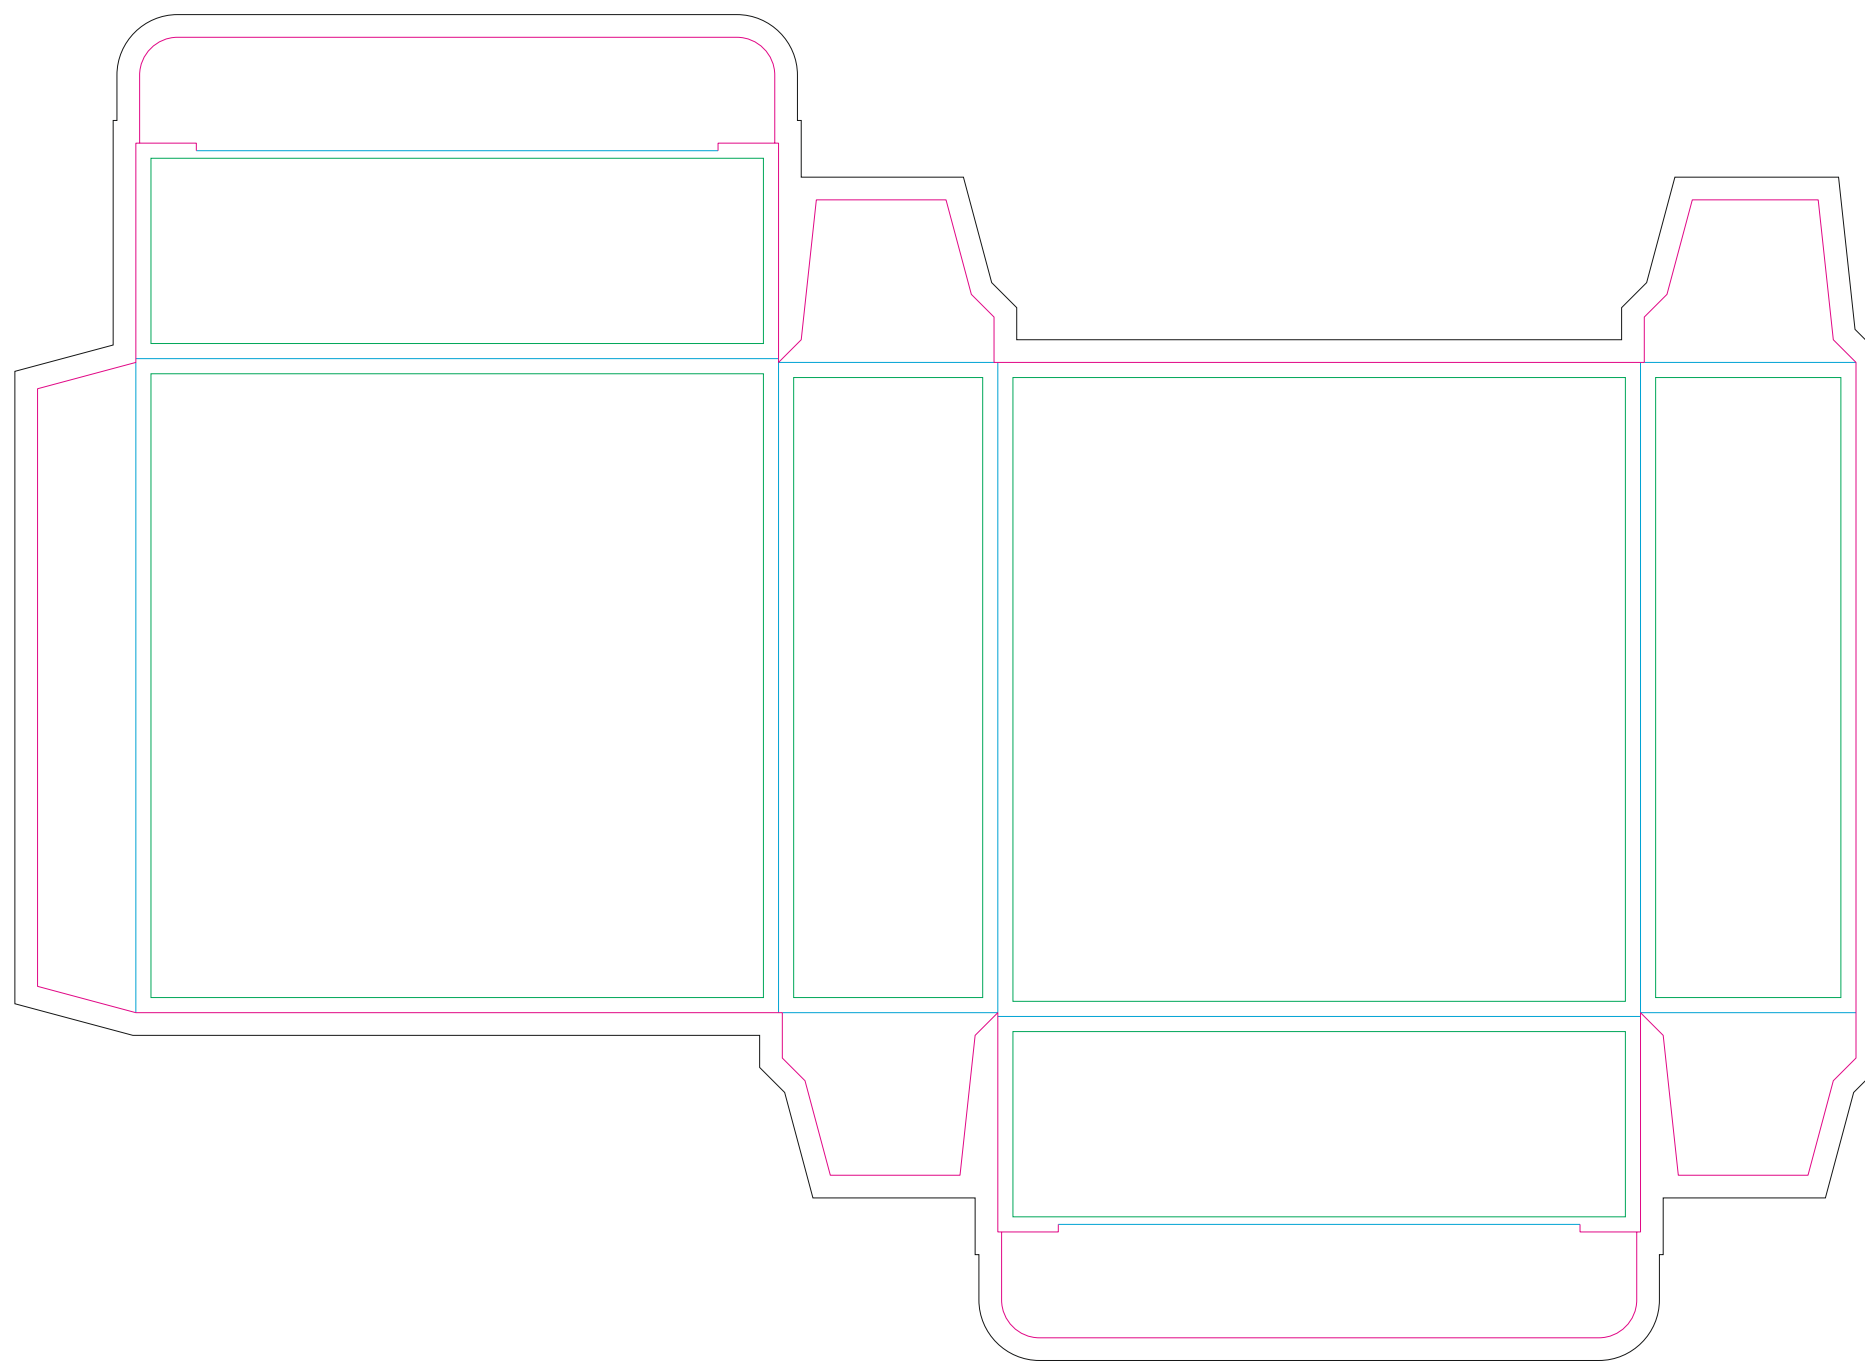

Creabox

- Margin
- Edge of product
- Bleed limit 3-3 mm (background must fill it)
- - - - - Fold line

resolution: min. 300 DPI
colours: CMYK
formats: TIFF, PDF, EPS, AI, CDR

The green line indicates the area all non-background object-texts, logos, etc.
The pink outline the maximum size of graphic visible on the product.
The black line indicates the size of the required graphics including bleed.
The blue line indicates the folding.