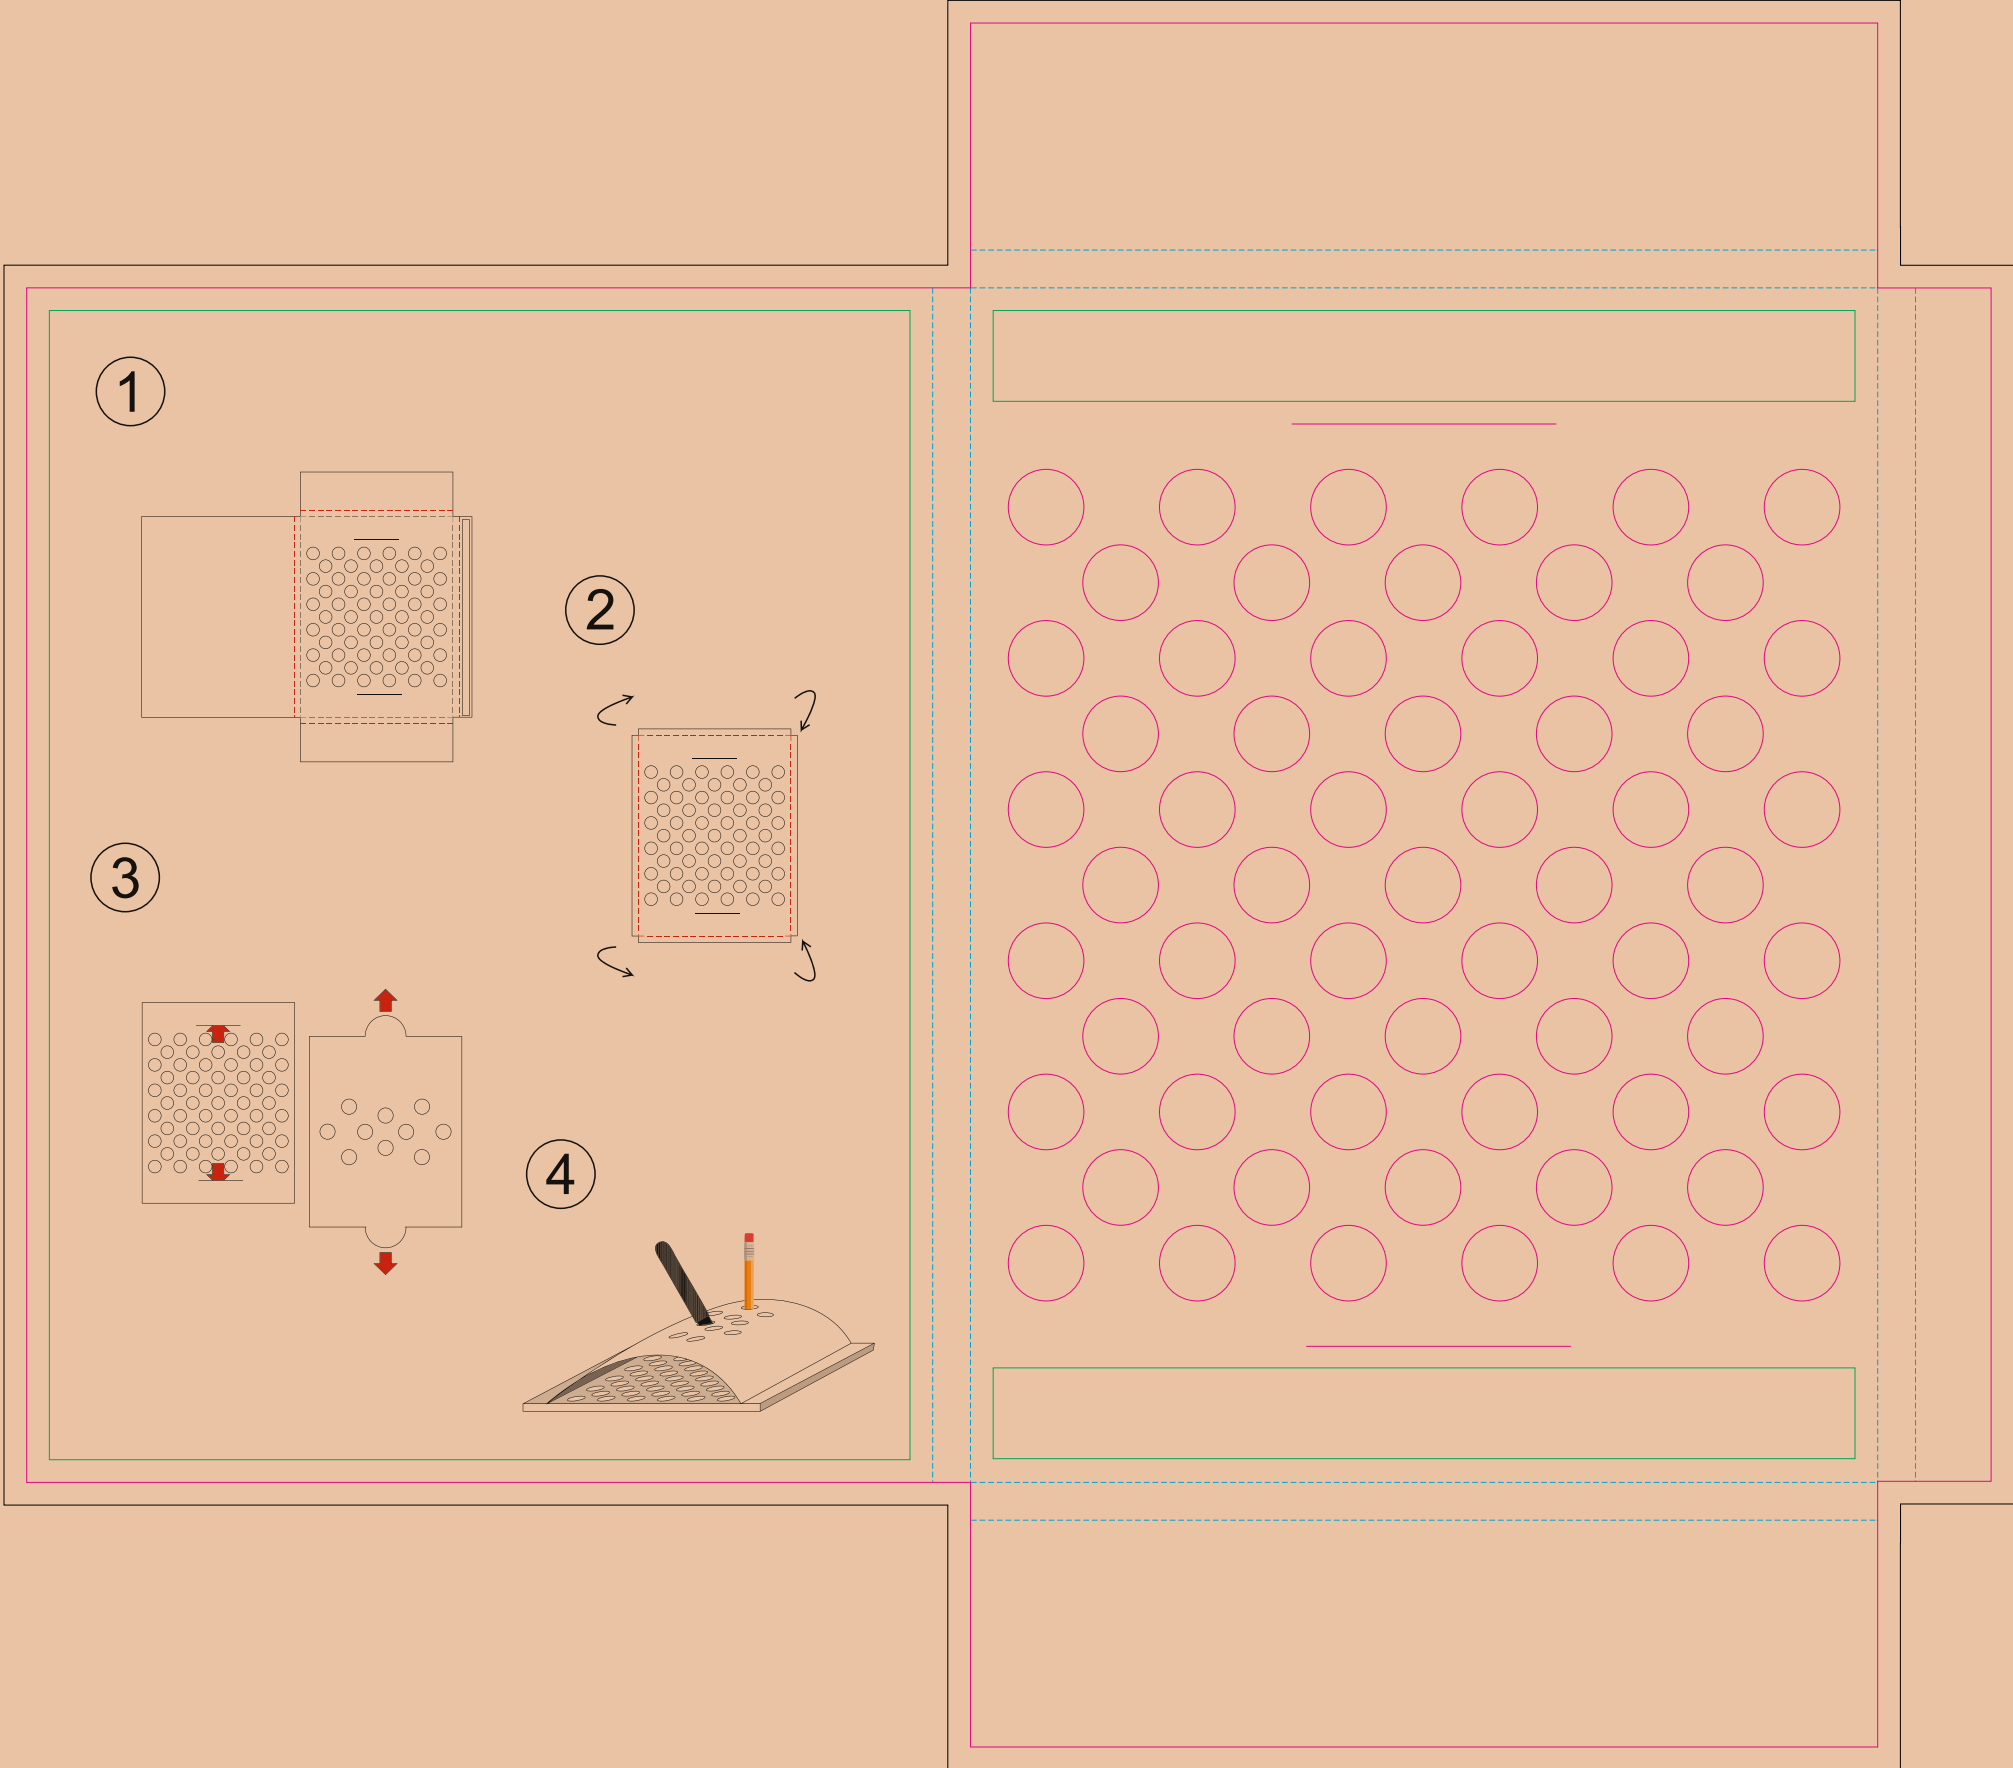

BOTTOM

TOP

- Margin
- Edge of product
- Bleed limit 3-3 mm (background must fill it)
- - - - - Fold line

resolution: min. 300 DPI
 colours: CMYK
 formats: TIFF, PDF, EPS, AI, CDR

The green line indicates the area all non-background object-texts, logos, etc.
 The pink outline the maximum size of graphic visible on the product.
 The black line indicates the size of the required graphics including bleed.
 The blue line indicates the folding.