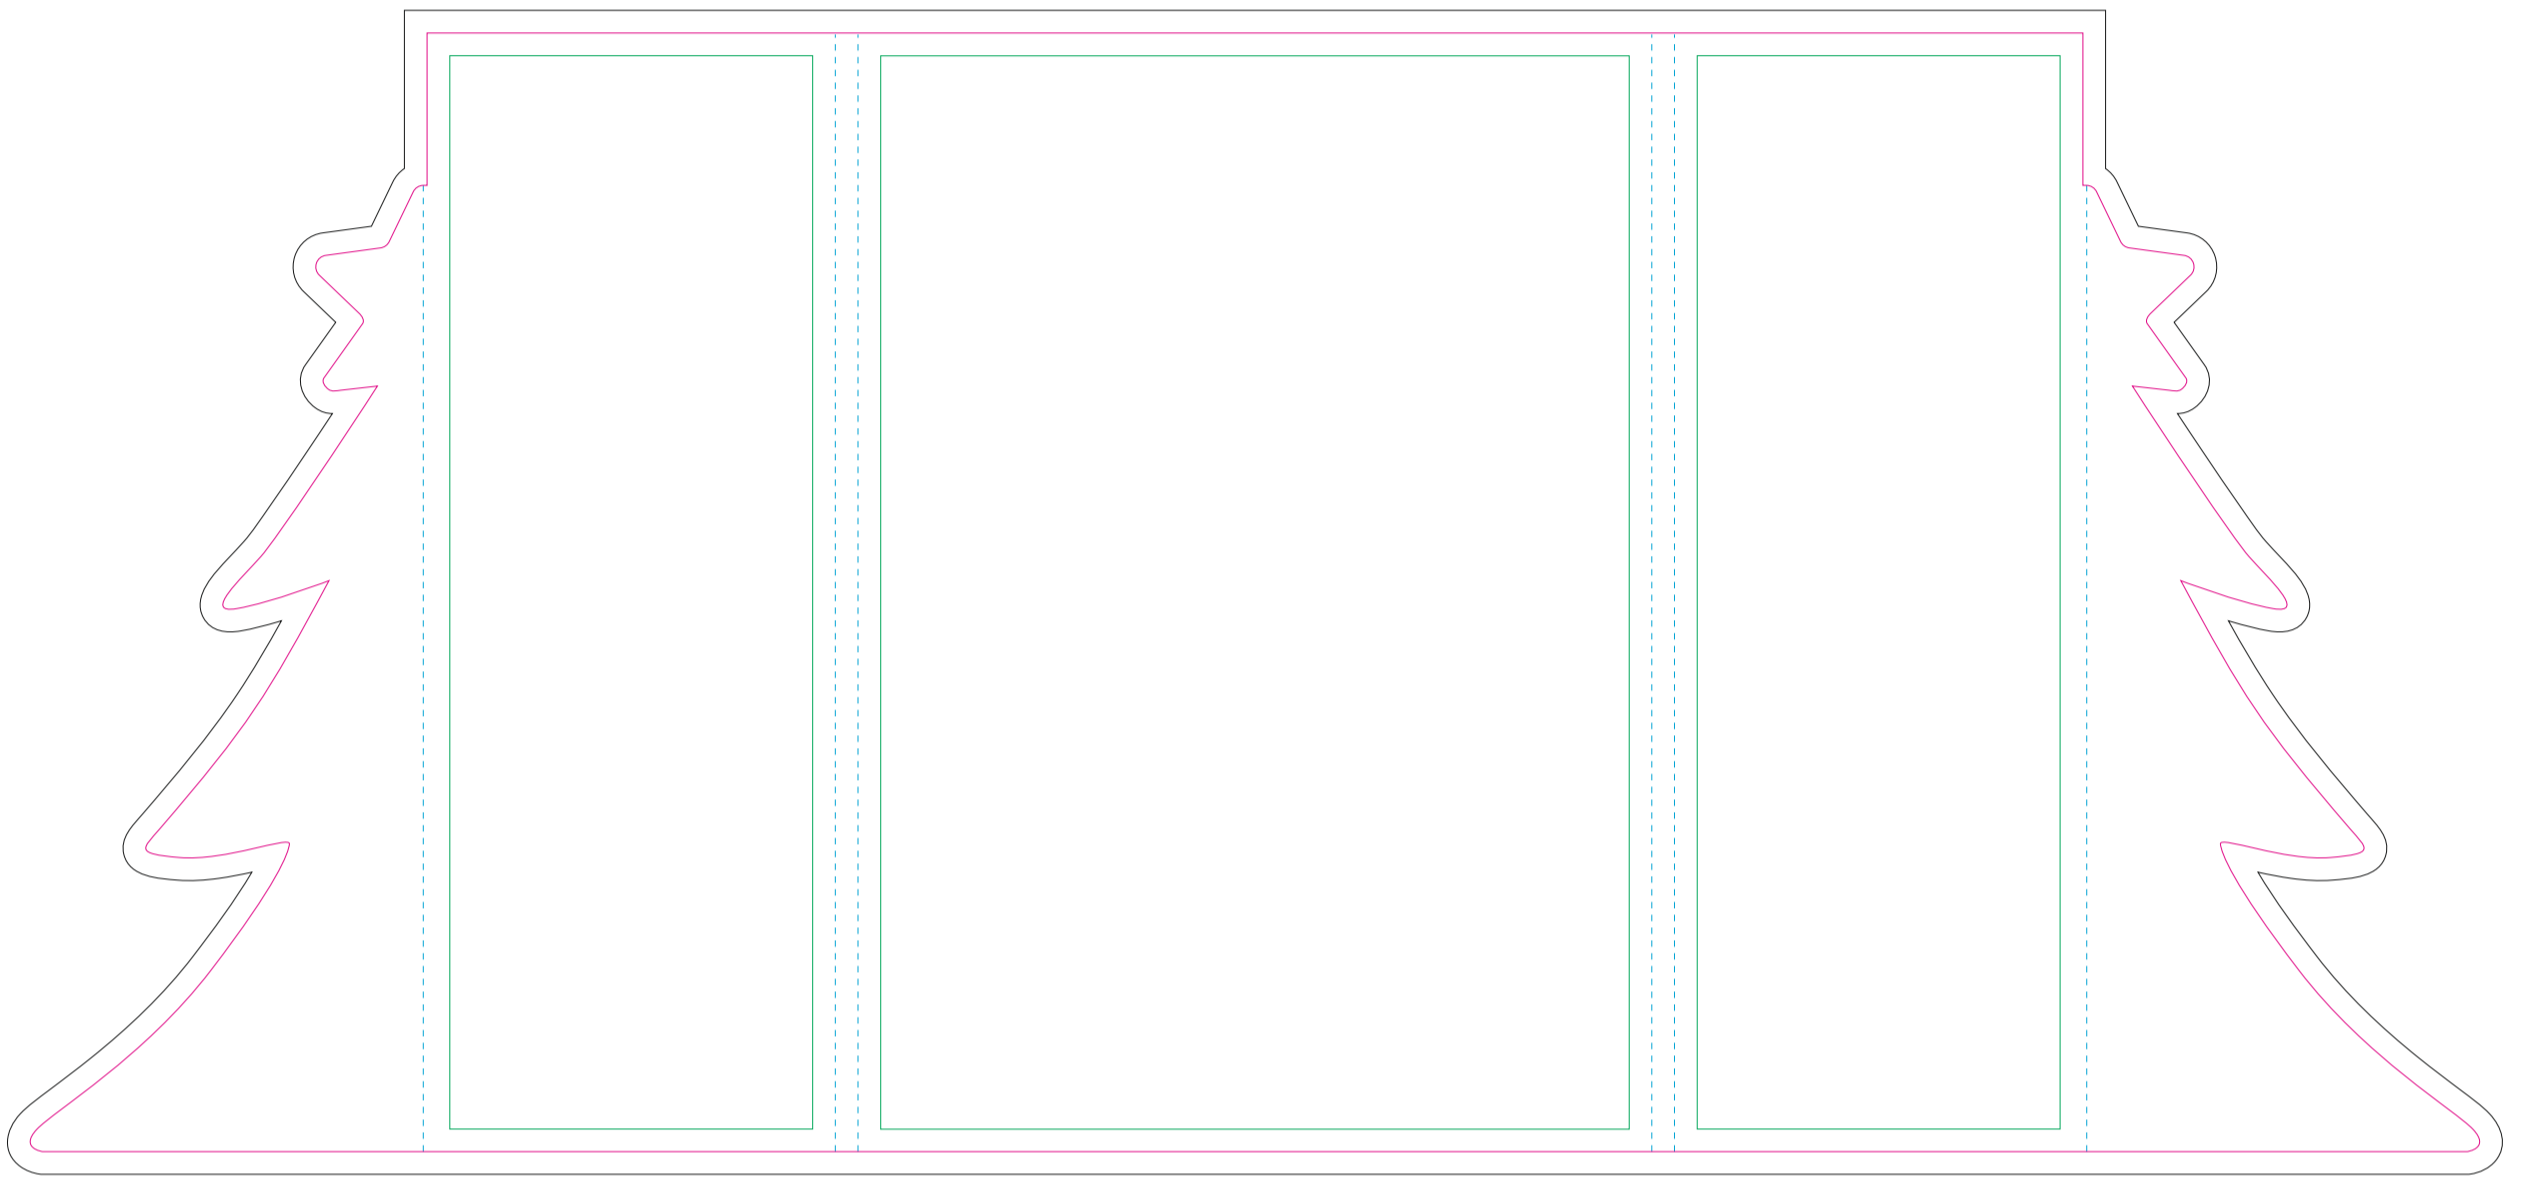

OUTSIDE

INSIDE

- Margin
- Edge of product
- Bleed limit 3-3 mm (background must fill it)
- - - - - Fold line
- Not visible part of graphics

resolution: min. 300 DPI
colours: CMYK
formats: TIFF, PDF, EPS, AI, CDR

The green line indicates the area all non-background object-texts, logos, etc.
The pink outline the maximum size of graphic visible on the product.
The black line indicates the size of the required graphics including bleed.
The blue dash line indicates the folding.