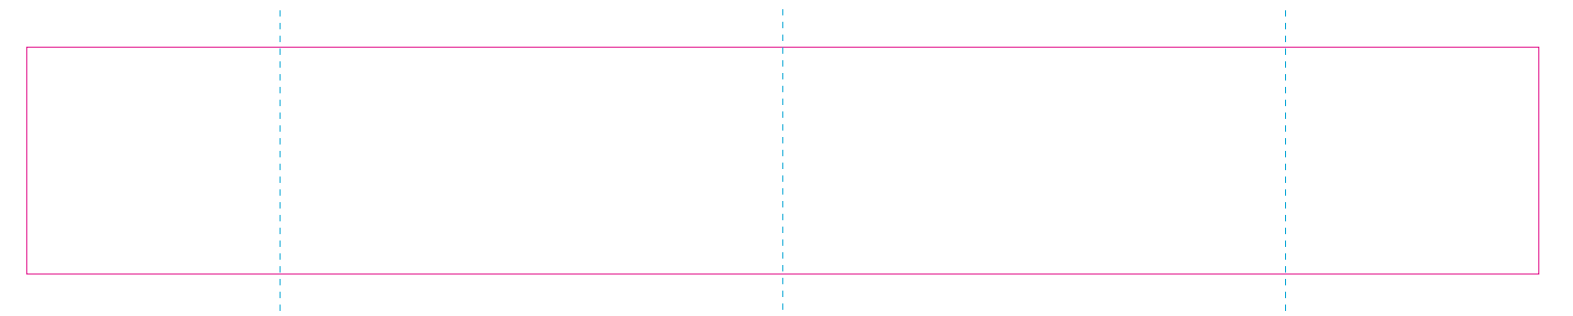

RUV

RS

ER 2

ER 1

— Edge of graphics

- - - centerlines

resolution: min. 300 DPI  
colours: CMYK  
formats: TIFF, PDF, EPS, AI, CDR

The pink outline the maximum size of graphic visible on the product.  
The blue dash line indicates the center line of the left, right and middle side of object.