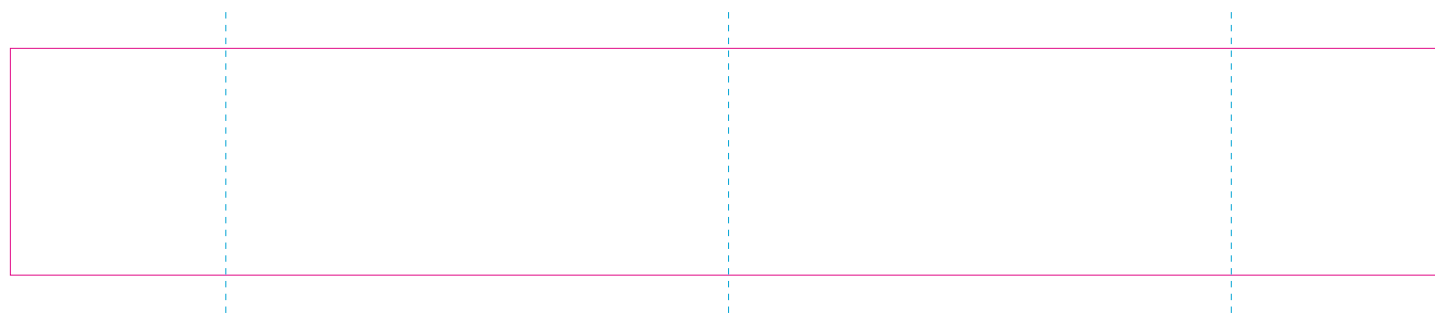

RUV

RS

ER 2

ER 1

— Edge of graphics

- - - centerlines

resolution: min. 300 DPI  
colours: CMYK  
formats: TIFF, PDF, EPS, AI, CDR

The pink outline the maximum size of graphic visible on the product.  
The blue dash line indicates the center line of the left, right and middle side of object.