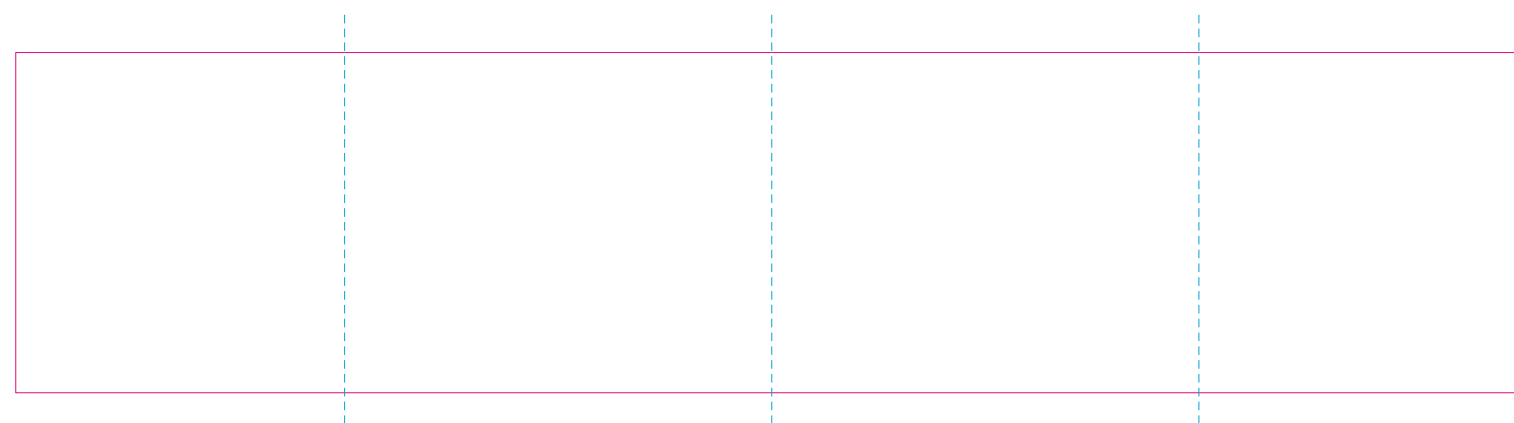

ER 1

ER 2

RS

RUV

— Edge of graphics

- - - centerlines

resolution: min. 300 DPI
colours: CMYK
formats: TIFF, PDF, EPS, AI, CDR

The pink outline the maximum size of graphic visible on the product.
The blue dash line indicates the center line of the left, right and middle side of object.