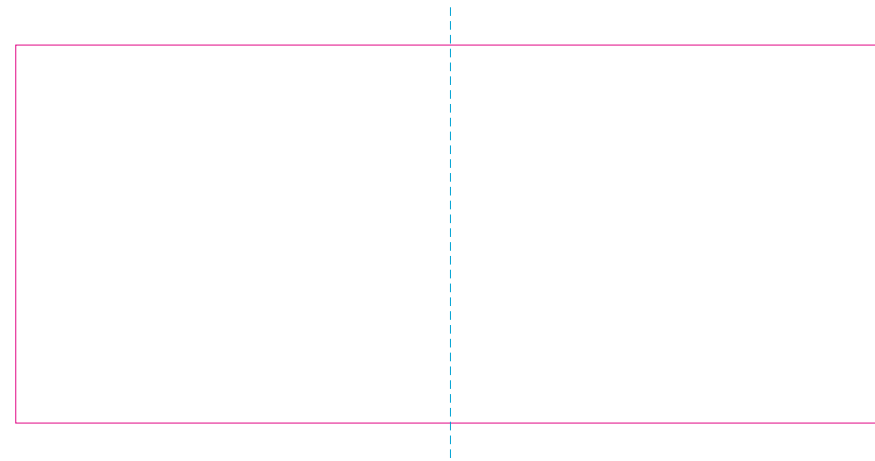

ER 1

ER 2

RS

RUV

— Edge of graphics

- - - centerlines

resolution: min. 300 DPI
colours: CMYK
formats: TIFF, PDF, EPS, AI, CDR

The pink outline the maximum size of graphic visible on the product.
The blue dash line indicates the center line of the left, right and middle side of object.