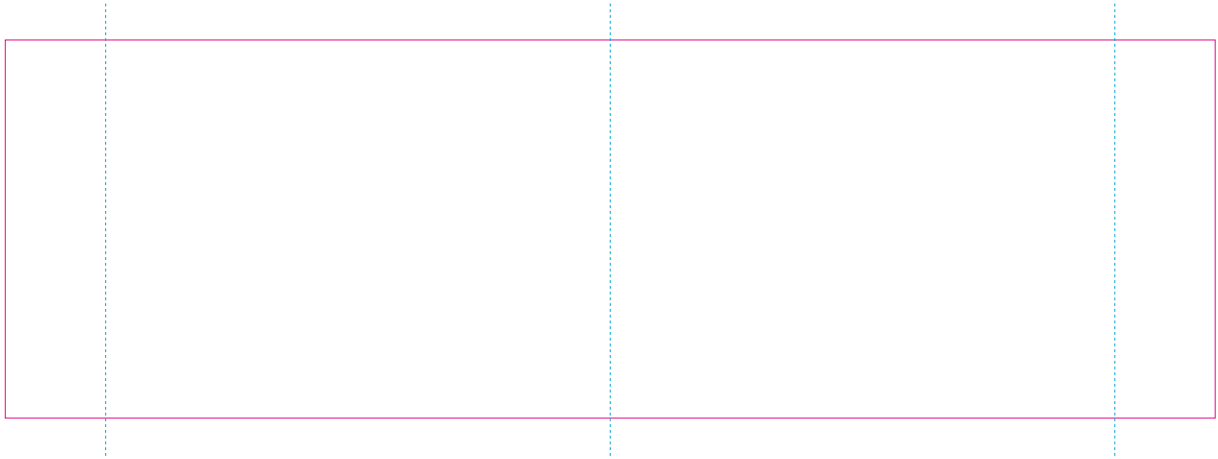

RS

— Edge of graphics

- - - centerlines

resolution: min. 300 DPI

colours: CMYK

formats: TIFF, PDF, EPS, AI, CDR

The pink outline the maximum size of graphic visible on the product.

The blue dash line indicates the center line of the left, right and middle side of object.