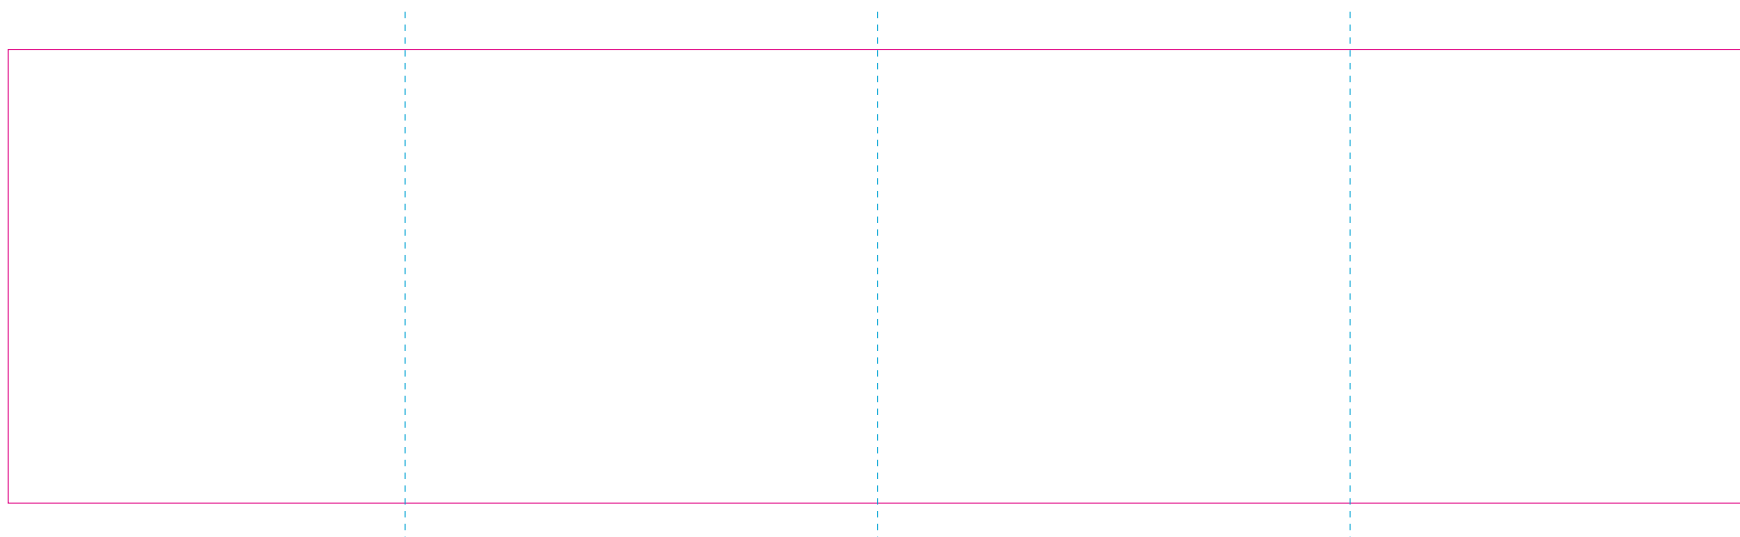

RS

RUV

— Edge of graphics

- - - centerlines

file format: vector

colours: in one color

formats: PDF, EPS, AI, CDR

The pink outline the maximum size of graphic visible on the product.

The blue dash line indicates the center line of the left, right and middle side of object.