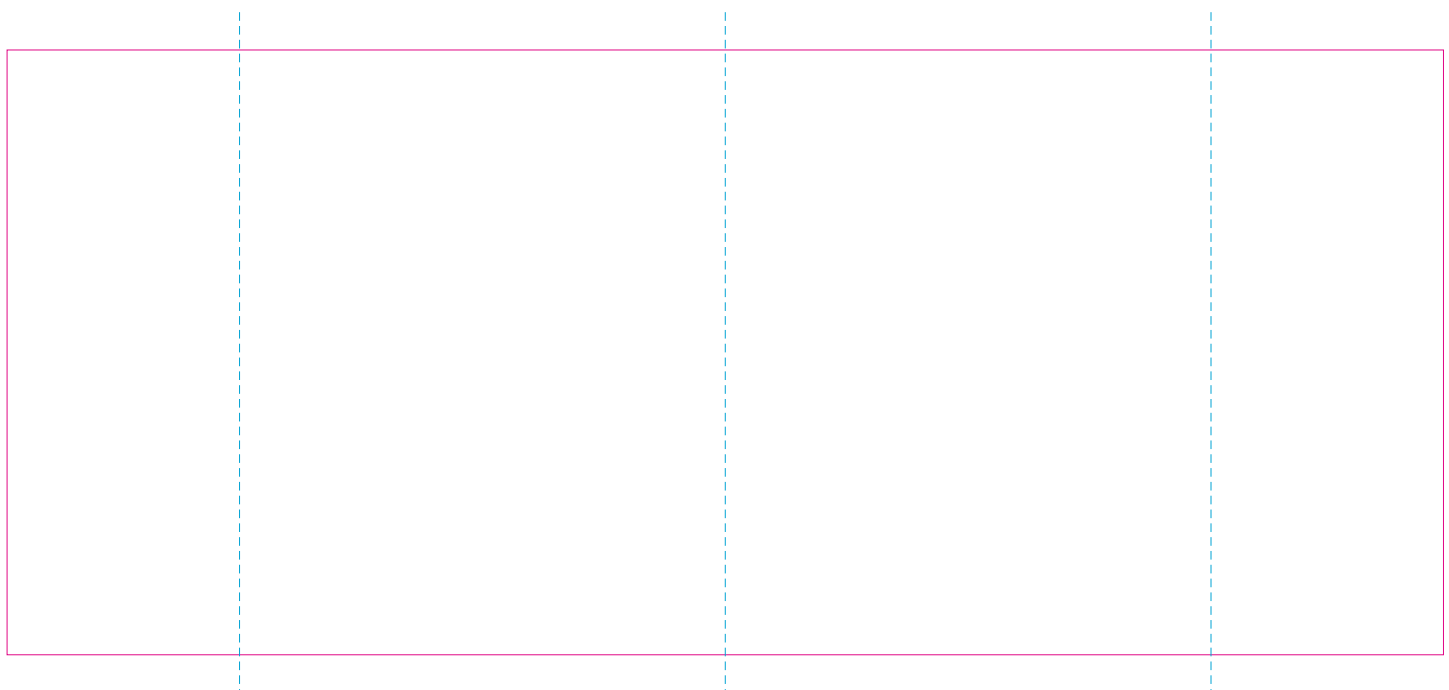

ER 1, RS

With rotary screen printing technology the product can only be printed on the opposite side of the handle, please do not position the design on the right or left handed side.

ER 2, C3

— Edge of graphics

- - - centerlines

resolution: min. 300 DPI

colours: CMYK

formats: TIFF, PDF, EPS, AI, CDR

The pink outline the maximum size of graphic visible on the product.

The blue dash line indicates the center line of the left, right and middle side of object.