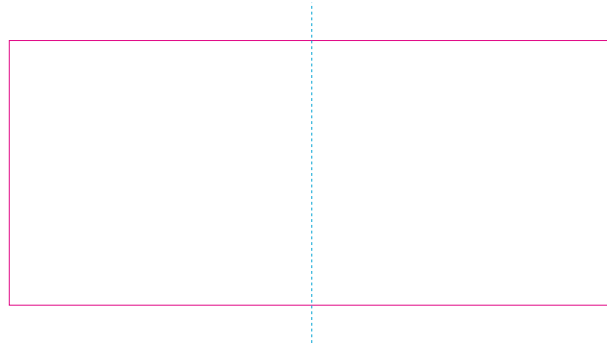

# ER 1

—— Edge of graphics

----- centerlines

resolution: min. 300 DPI

colours: CMYK

formats: TIFF, PDF, EPS, AI, CDR

The pink outline the maximum size of graphic visible on the product.

The blue dash line indicates the center line of the left, right and middle side of object.