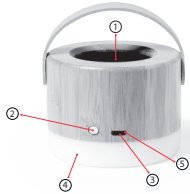

Product Overview:

1. Speaker
2. Multifunction button
3. Charging port
4. Light
5. Light indicator

Specifications:

- Bluetooth version 5.0
- Charging voltage: 5V
- Lithium battery 300mAh 3.7V
- Working Time: up to 4h
- Operating distance: up to 10 meters
- Operating temperature: 0°C to 45°C
- Frequency: 2.402GHz-2.480GHz
- Impedance: 40hms
- Power output: 3W
- THD: <1%
- SNR: >90dB

Operation:

Long press the multifunction button to power on the speaker. The blue indicator light will start flashing to indicate that the device is ready to be paired.

From the Bluetooth menu of your device, search for new devices and select "AP800535" to pair. Once they are successfully paired, you will hear a confirmation sound and the indicator light will stay fixed.

Short press the multifunction button to turn on/off the light.

Long press the multifunction button to power off the speaker.

Charging:

Connect the charger to an appropriate power source using the supplied cable.

During charging, the red indicator light will stay on. When the speaker is fully charged the indicator light will turn off.

Troubleshooting:

Fault	Solution
Unable to pair with other devices.	1. Check whether the speaker is still in the process of search or switch it off and on again. 2. There are too many Bluetooth devices in the proximity that cause difficulty in connection. 3. Turn off other Bluetooth devices. 3. Make sure your device is in "Pairing Mode".
The sound is low or distorted.	4. Check the Bluetooth device volume and then adjust it to an appropriate level. 5. Recharge the battery.
Occasionally the music stops.	6. Check whether the speaker effective transmission range is exceeded or if there is an obstacle between the speaker and other Bluetooth devices.

Warnings:

1. Do not expose this product to rain or damp conditions.
2. Prevent this item from falling as it could cause serious damage.
3. Do not dismantle, repair or modify this product by yourself, contact an authorized specialist.
4. In order to avoid any risk, do not dispose of this product inappropriately as there is a built-in Lithium battery.
5. Clean the speaker with a dry cloth.
6. Do not place this item near sources of heat or expose to direct sunlight.
7. Do not insert any metal objects into this device as there is a risk of causing a short circuit in the unit.
8. Keep out of reach of children.

This item is in conformity with the following standards:
RoHS Directive 2011/65/EU and its subsequent amendments Directive (EU) 2015/863
Radio Equipment Directive (RED) - Directive 2014/53/EU