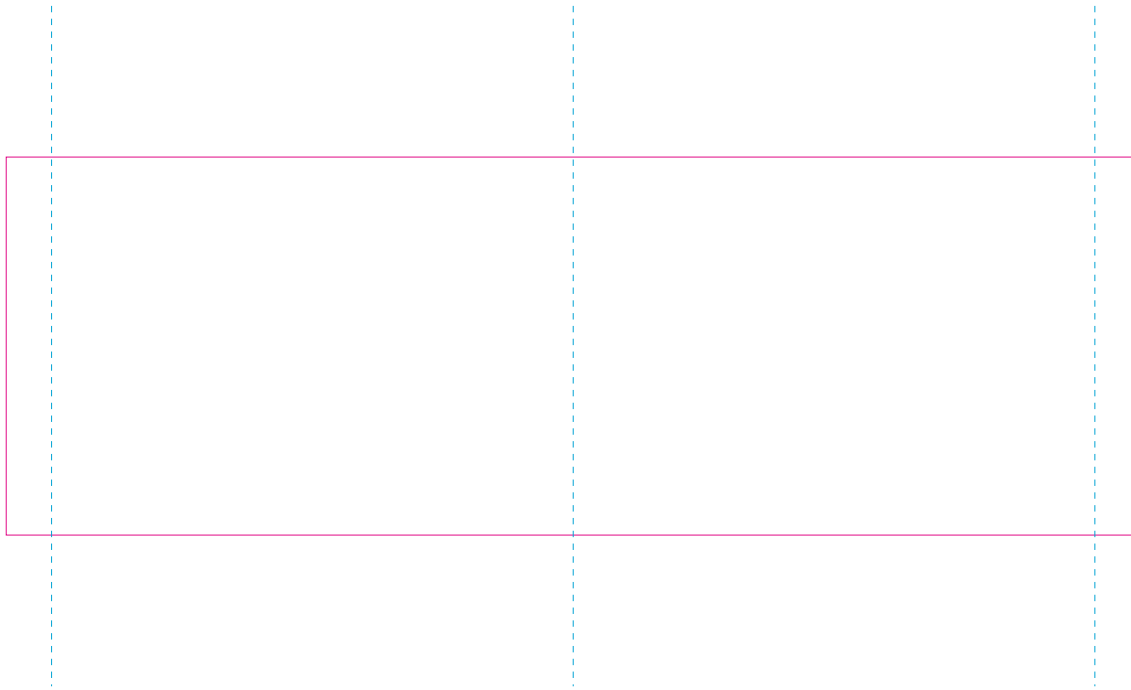

# RS

With rotary screen printing technology the product can only be printed on the opposite side of the handle, please do not position the design on the right or left handed side.

— Edge of graphic

- - - centerlines

resolution: min. 300 DPI

colours: CMYK

formats: TIFF, PDF, EPS, AI, CDR

The pink outline the maximum size of graphic visible on the product.

The blue dash line indicates the center line of the left, right and middle side of object.