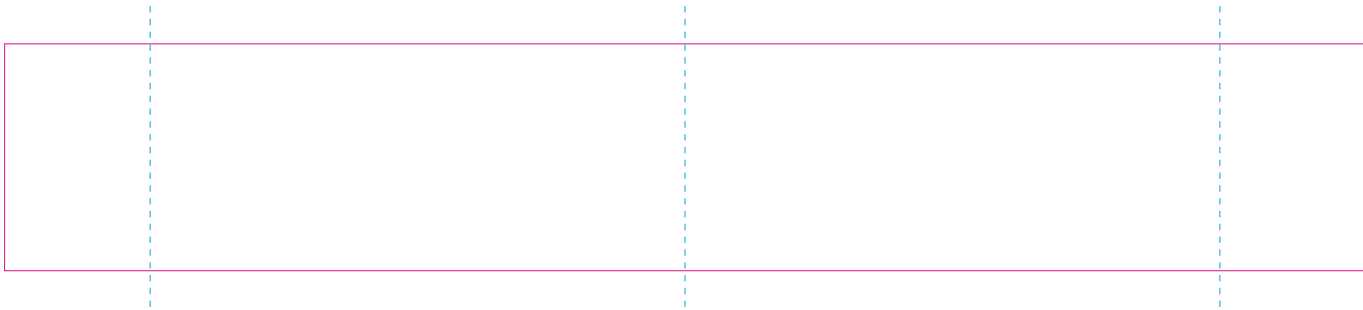

WPC, C

— Edge of graphic

- - - centerlines

resolution: min. 300 DPI

colours: CMYK

formats: TIFF, PDF, EPS, AI, CDR

The pink outline the maximum size of graphic visible on the product.

The blue dash line indicates the center line of the left, right and middle side of object.