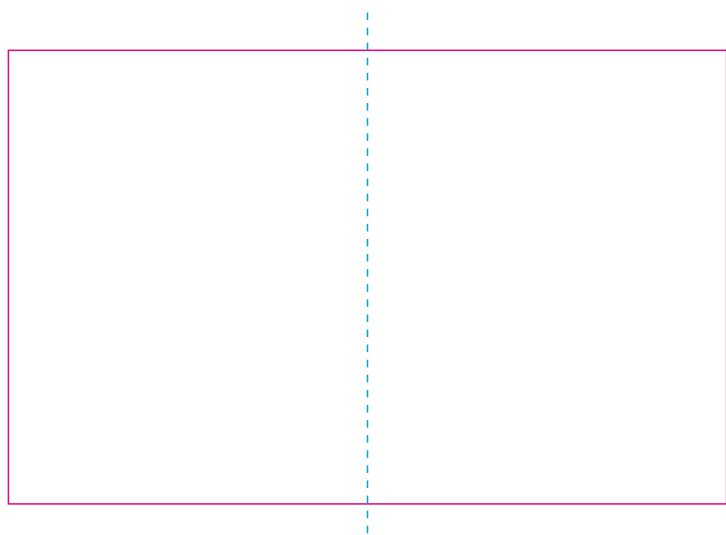

ER 1

ER 2

RS

With rotary screen printing technology the product can only be printed on the opposite side of the handle, please do not position the design on the right or left handed side.

——— Edge of graphics

- - - - - centerlines

resolution: min. 300 DPI

colours: CMYK

formats: TIFF, PDF, EPS, AI, CDR

The pink outline the maximum size of graphic visible on the product.

The black outline indicates the edge of the product.

The blue dash line indicates the center line of the left, right and middle side of object.