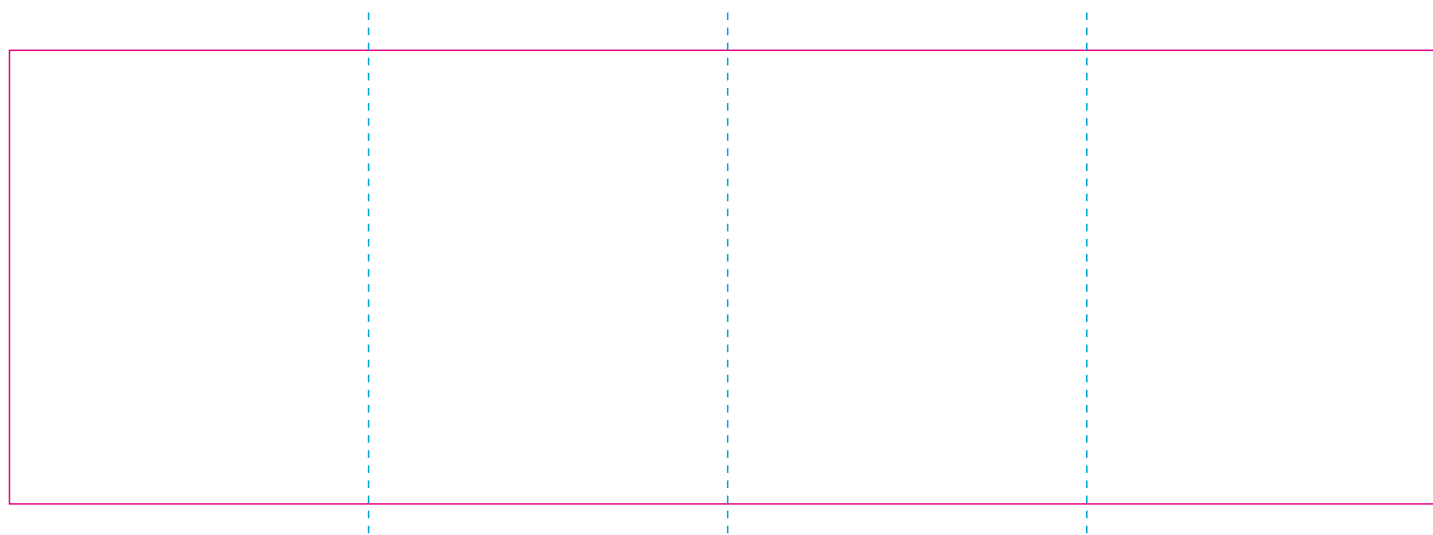

ER 1

ER 2

RS

With rotary screen printing technology the product can only be printed on the opposite side of the handle, please do not position the design on the right or left handed side.

——— Edge of graphics

- - - - - centerlines

resolution: min. 300 DPI

colours: CMYK

formats: TIFF, PDF, EPS, AI, CDR

The pink outline the maximum size of graphic visible on the product.

The black outline indicates the edge of the product.

The blue dash line indicates the center line of the left, right and middle side of object.