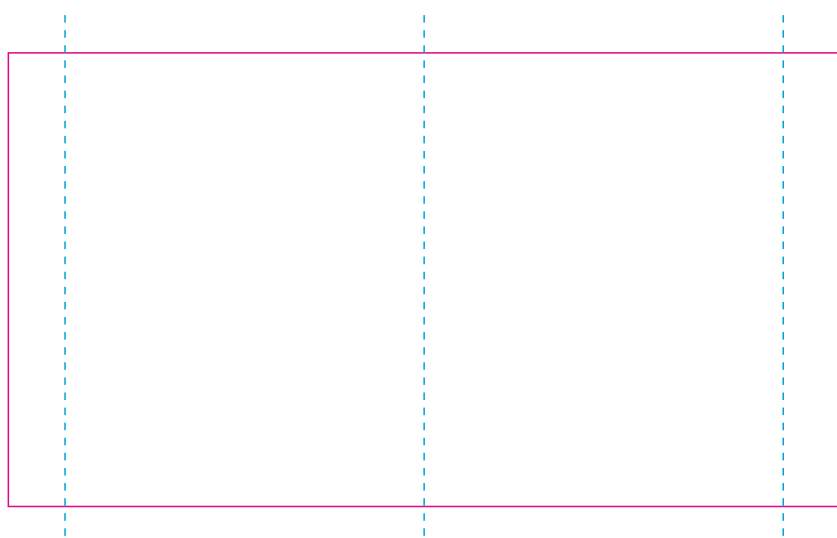

ER 1

ER 2

RS

With rotary screen printing technology the product can only be printed on the opposite side of the handle, please do not position the design on the right or left handed side.

——— Edge of graphics

- - - - - centerlines

resolution: min. 300 DPI

colours: CMYK

formats: TIFF, PDF, EPS, AI, CDR

The pink outline the maximum size of graphic visible on the product.

The black outline indicates the edge of the product.

The blue dash line indicates the center line of the left, right and middle side of object.