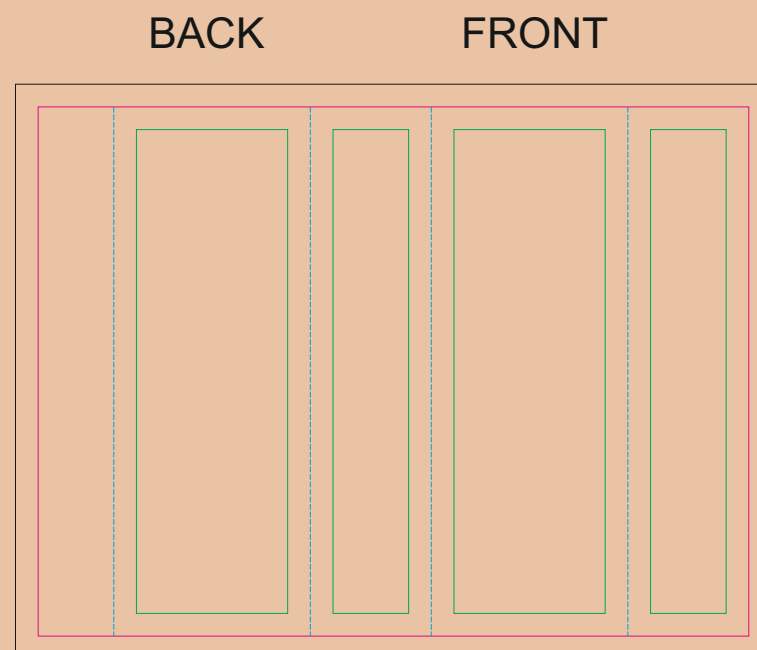

CRAFT Paper Sleeve

- Margin
- Edge of product
- Bleed limit 3-3 mm (background must fill it)
- - - - - Fold line

resolution: min. 300 DPI
colours: CMYK
formats: TIFF, PDF, EPS, AI, CDR

The green line indicates the area all non-background object-texts, logos, etc.
The pink outline the maximum size of graphic visible on the product.
The black line indicates the size of the required graphics including bleed.
The blue line indicates the folding.