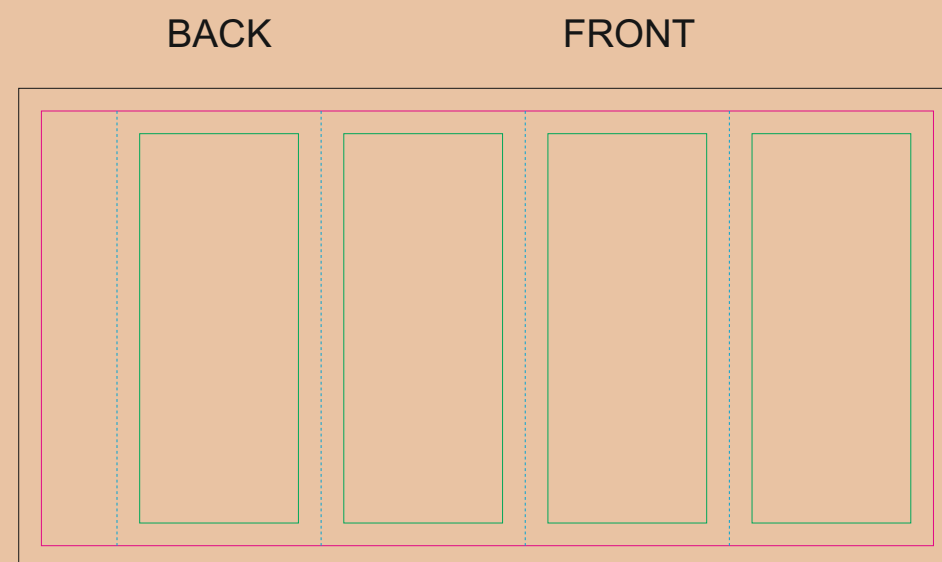

# CRAFT Paper Sleeve

- Margin
- Edge of product
- Bleed limit 3-3 mm (background must fill it)
- - - - - Fold line

resolution: min. 300 DPI  
colours: CMYK  
formats: TIFF, PDF, EPS, AI, CDR

The green line indicates the area all non-background object-texts, logos, etc.  
The pink outline the maximum size of graphic visible on the product.  
The black line indicates the size of the required graphics including bleed.  
The blue line indicates the folding.