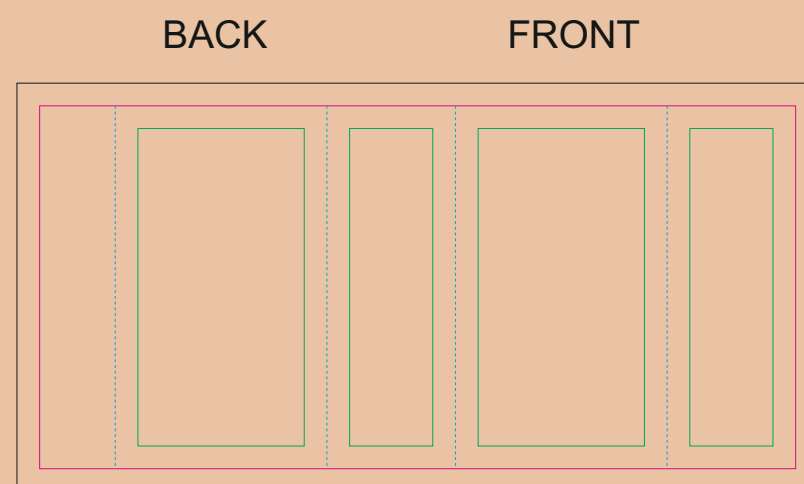

CRAFT Paper Sleeve

- Margin
- Edge of product
- Bleed limit 3-3 mm (background must fill it)
- - - - - Fold line

resolution: min. 300 DPI
colours: CMYK
formats: TIFF, PDF, EPS, AI, CDR

The green line indicates the area all non-background object-texts, logos, etc.
The pink outline the maximum size of graphic visible on the product.
The black line indicates the size of the required graphics including bleed.
The blue line indicates the folding.