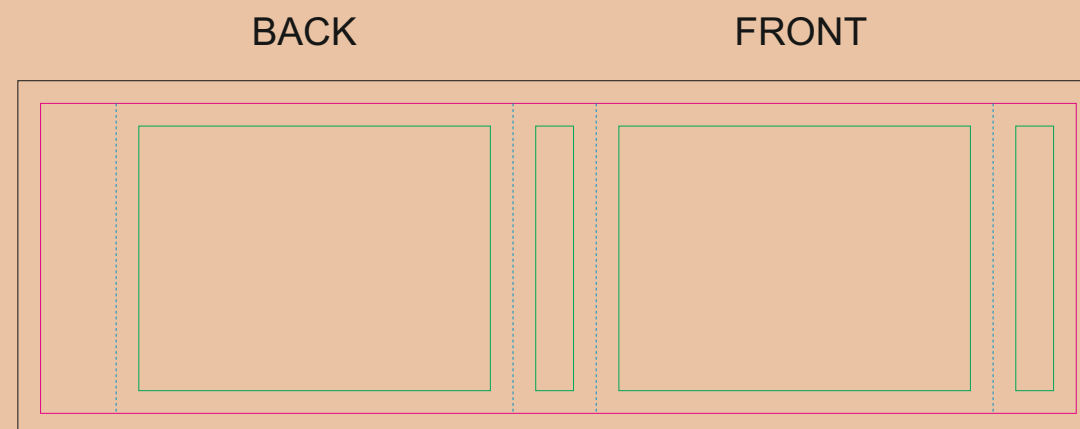

CRAFT Paper Sleeve

- Margin
- Edge of product
- Bleed limit 3-3 mm (background must fill it)
- - - - - Fold line

resolution: min. 300 DPI
colours: CMYK
formats: TIFF, PDF, EPS, AI, CDR

The green line indicates the area all non-background object-texts, logos, etc.
The pink outline the maximum size of graphic visible on the product.
The black line indicates the size of the required graphics including bleed.
The blue line indicates the folding.