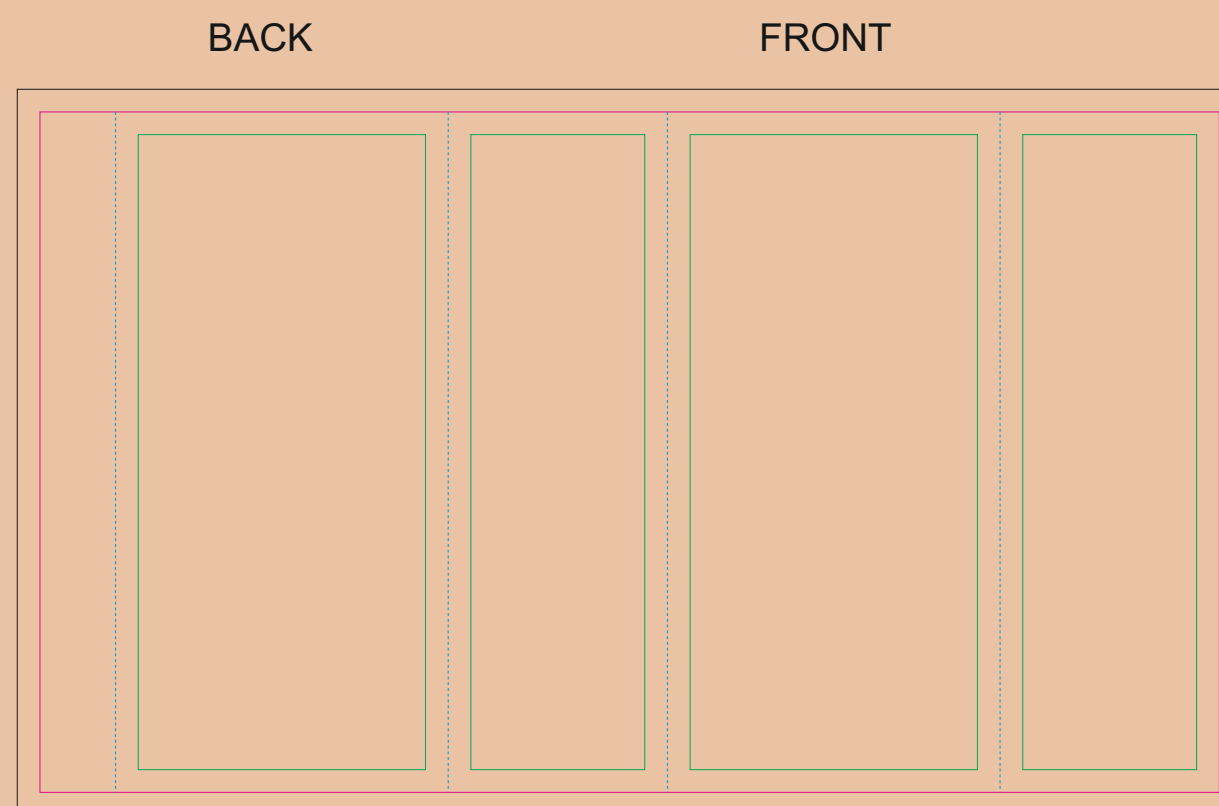

# CRAFT Paper Sleeve

- Margin
- Edge of product
- Bleed limit 3-3 mm (background must fill it)
- - - - - Fold line

resolution: min. 300 DPI  
colours: CMYK  
formats: TIFF, PDF, EPS, AI, CDR

The green line indicates the area all non-background object-texts, logos, etc.  
The pink outline the maximum size of graphic visible on the product.  
The black line indicates the size of the required graphics including bleed.  
The blue line indicates the folding.