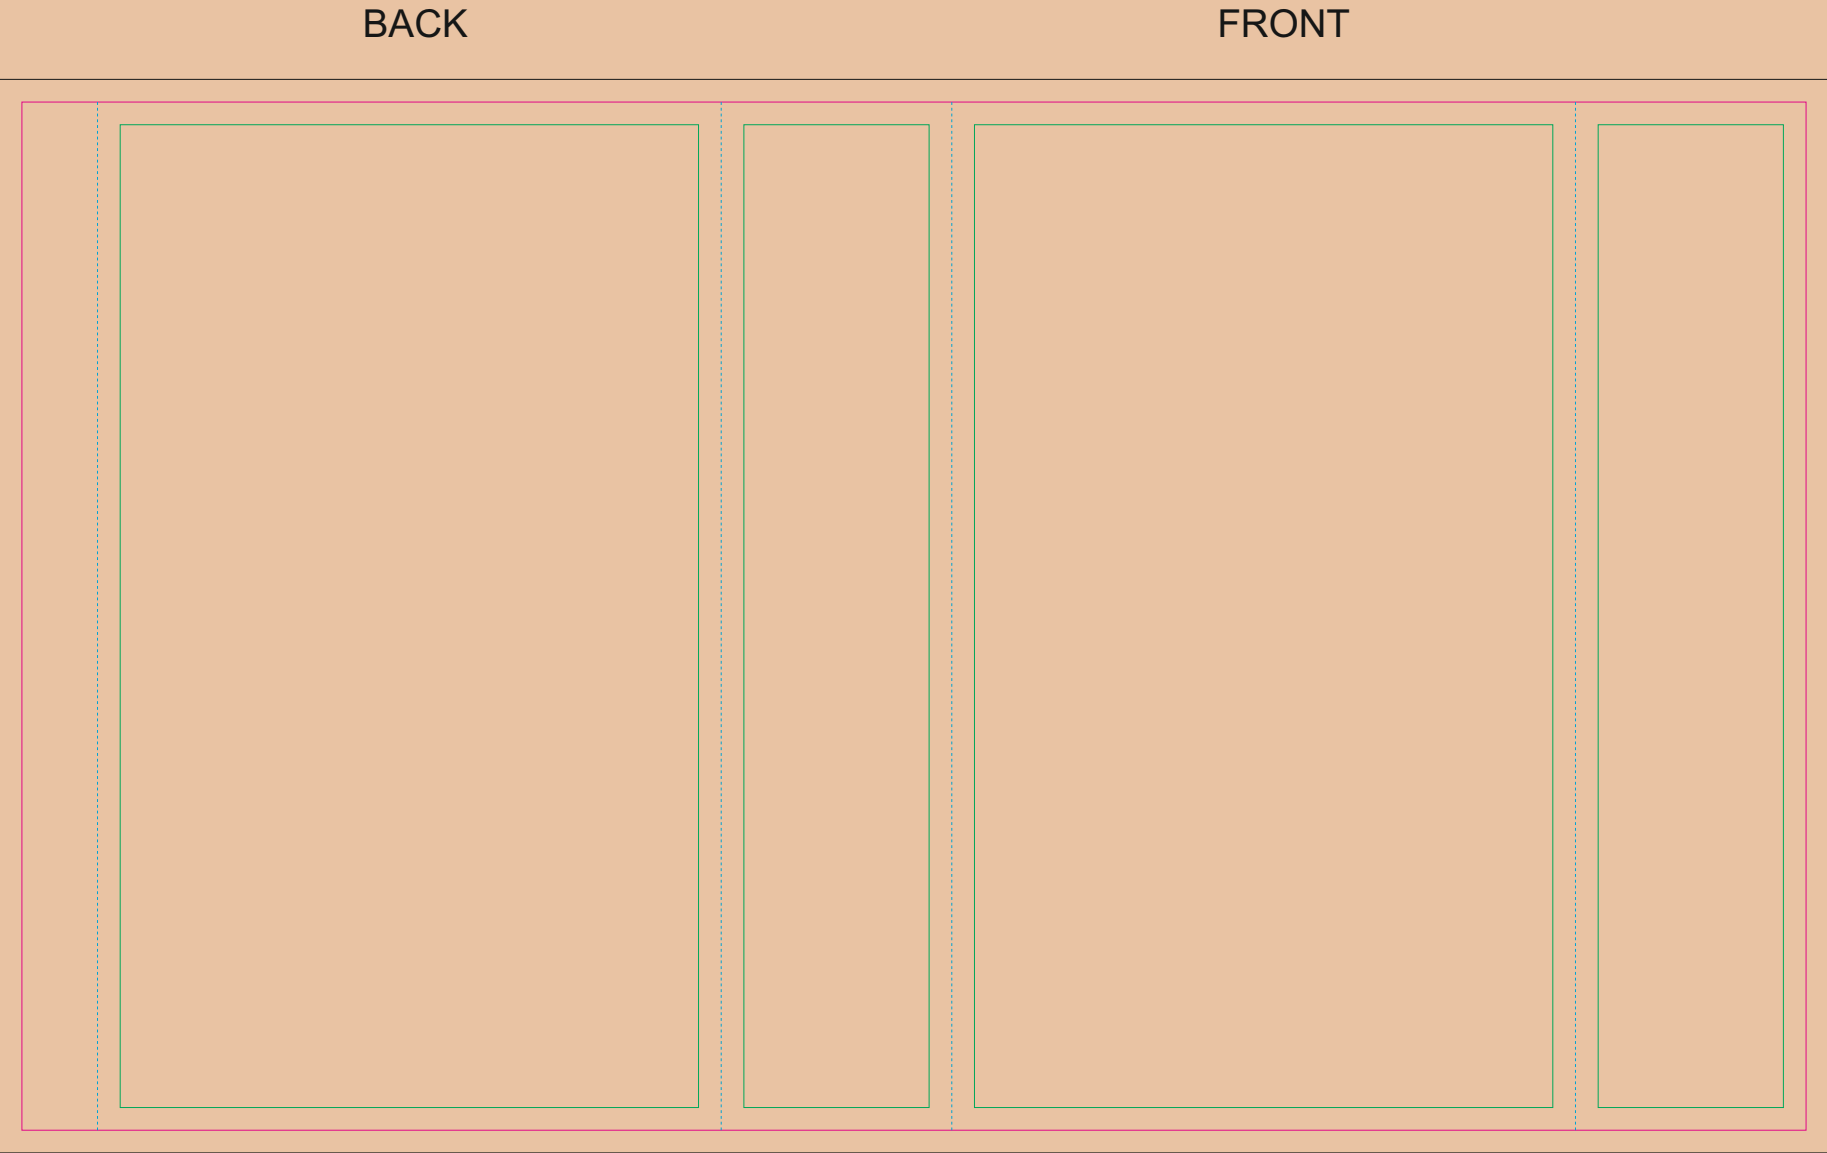

# CRAFT Paper Sleeve

- Margin
- Edge of product
- Bleed limit 3-3 mm (background must fill it)
- - - - - Fold line

resolution: min. 300 DPI  
colours: CMYK  
formats: TIFF, PDF, EPS, AI, CDR

The green line indicates the area all non-background object-texts, logos, etc.  
The pink outline the maximum size of graphic visible on the product.  
The black line indicates the size of the required graphics including bleed.  
The blue line indicates the folding.