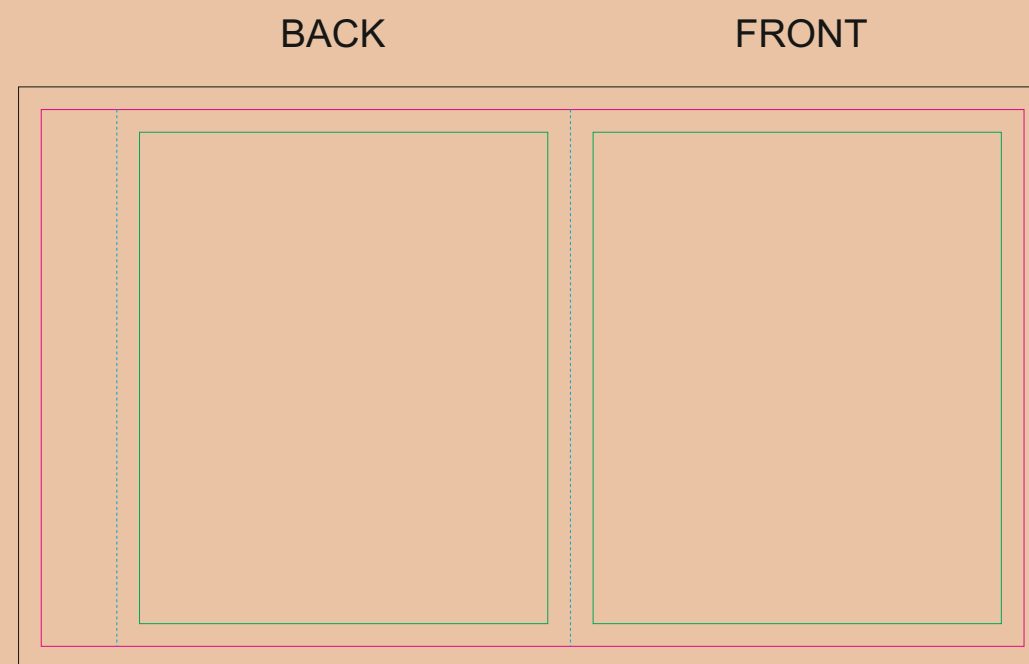

CRAFT Paper Sleeve

- Margin
- Edge of product
- Bleed limit 3-3 mm (background must fill it)
- - - - - Fold line

resolution: min. 300 DPI
colours: CMYK
formats: TIFF, PDF, EPS, AI, CDR

The green line indicates the area all non-background object-texts, logos, etc.
The pink outline the maximum size of graphic visible on the product.
The black line indicates the size of the required graphics including bleed.
The blue line indicates the folding.