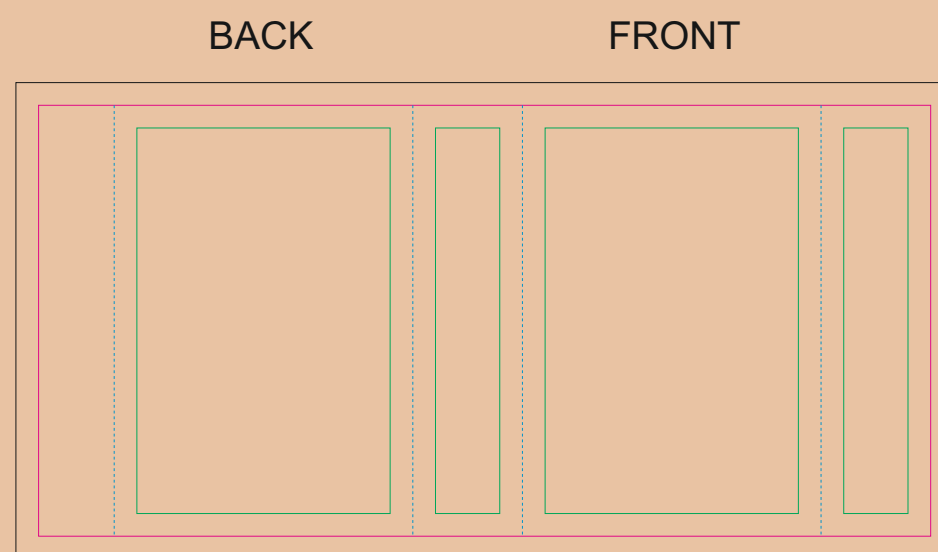

CRAFT Paper Sleeve

- Margin
- Edge of product
- Bleed limit 3-3 mm (background must fill it)
- - - - - Fold line

resolution: min. 300 DPI
colours: CMYK
formats: TIFF, PDF, EPS, AI, CDR

The green line indicates the area all non-background object-texts, logos, etc.
The pink outline the maximum size of graphic visible on the product.
The black line indicates the size of the required graphics including bleed.
The blue line indicates the folding.