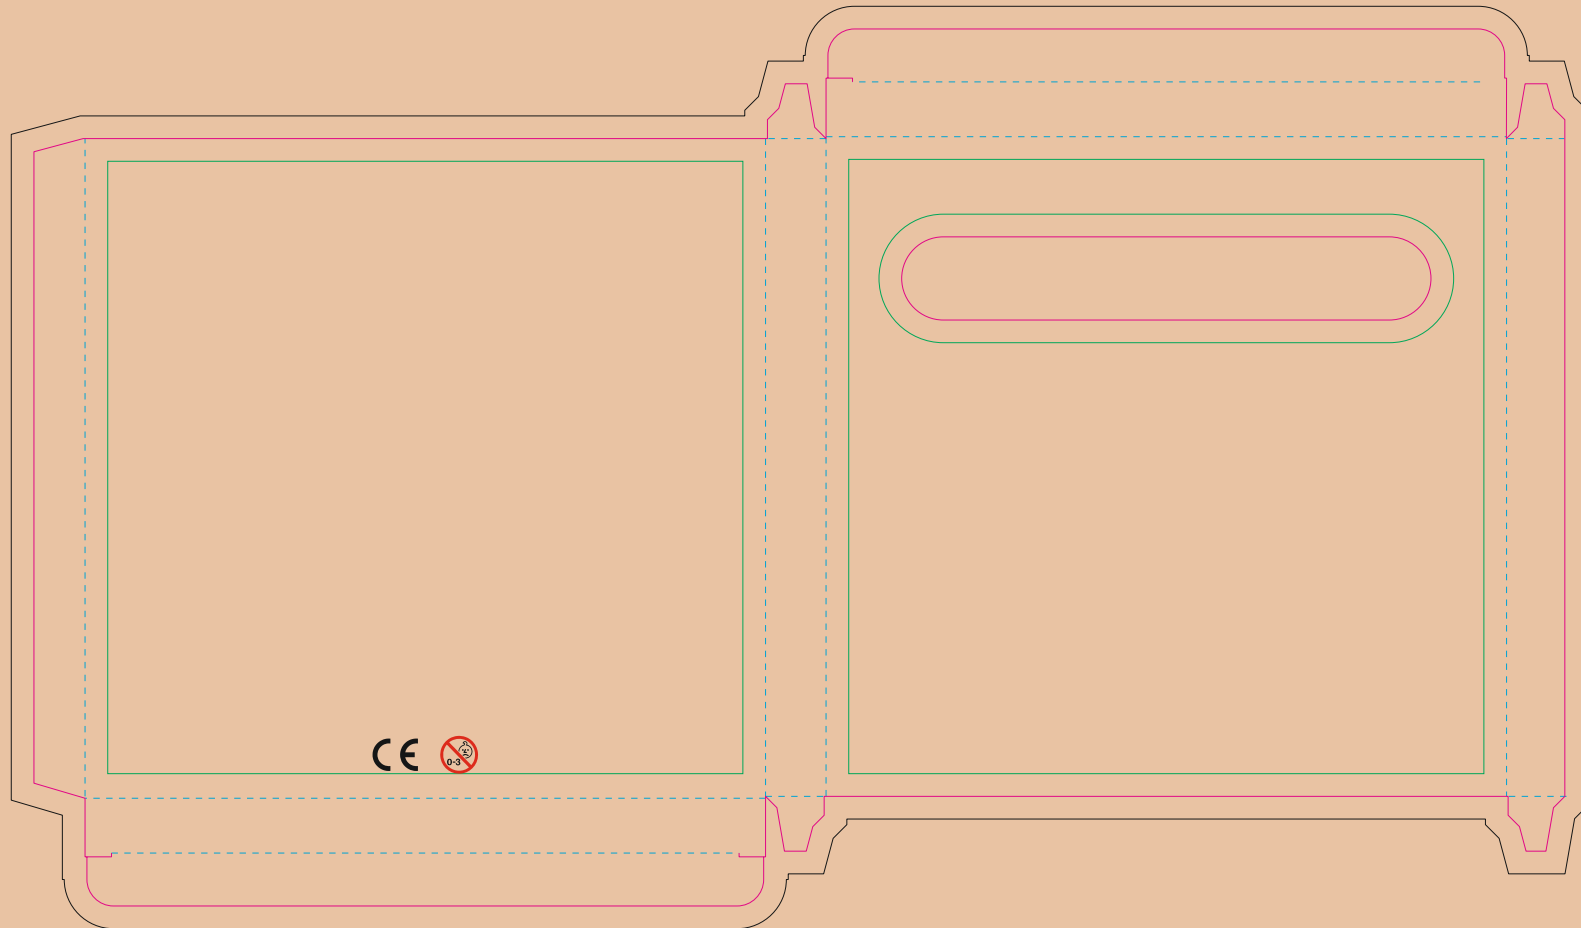

PENCIL

- Margin
- Edge of product
- Bleed limit 3-3 mm (background must fill it)
- - - - - Fold line

resolution: min. 300 DPI
colours: CMYK
formats: TIFF, PDF, EPS, AI, CDR

The green line indicates the area all non-background object-texts, logos, etc.
The pink outline the maximum size of graphic visible on the product.
The black line indicates the size of the required graphics including bleed.
The blue line indicates the folding.