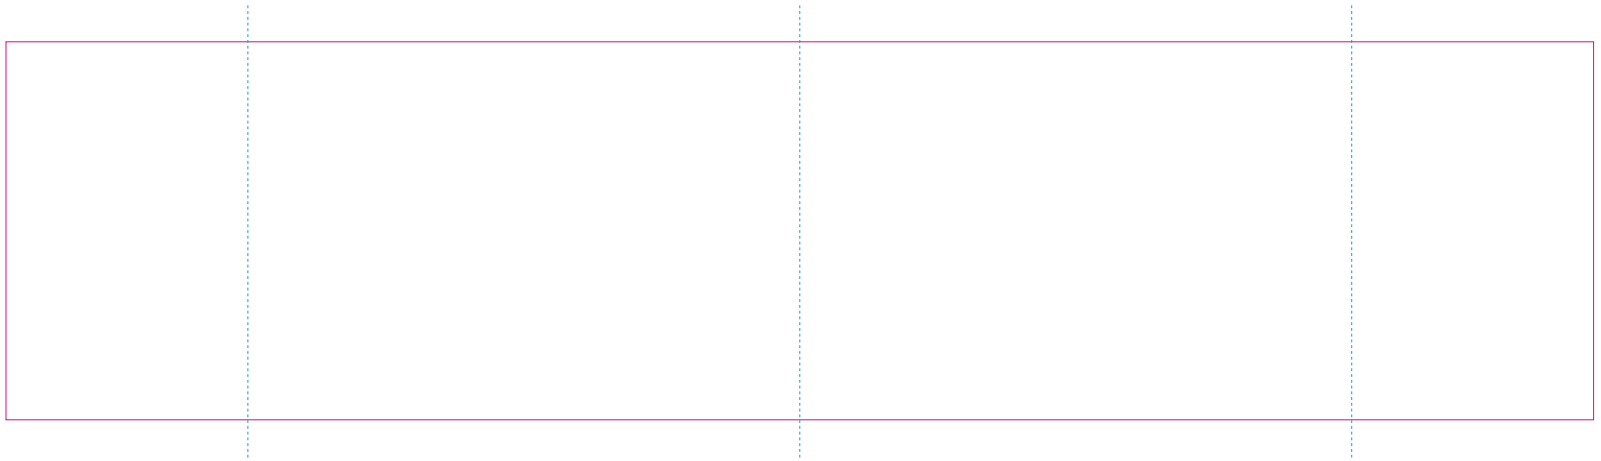

## ER 2

## ER 1

— Edge of graphics

- - - centerlines

resolution: min. 300 DPI

colours: CMYK

formats: TIFF, PDF, EPS, AI, CDR

The pink outline the maximum size of graphic visible on the product.

The blue dash line indicates the center line of the left, right and middle side of object.