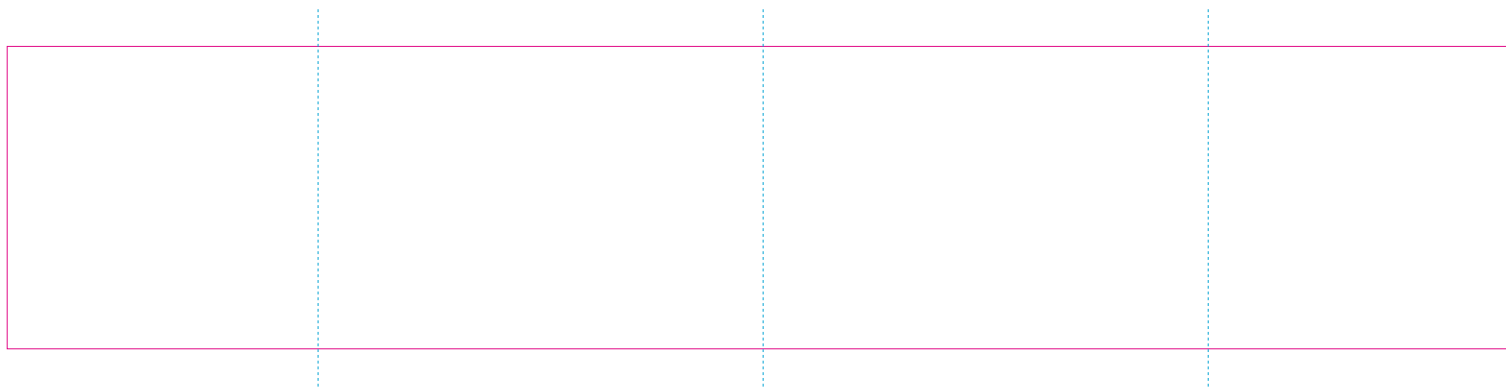

DO

RUV

RS

- Margin
- Edge of product
- Bleed limit 3-3 mm (background must fill it)
- - - - - Fold line

resolution: min. 300 DPI
colours: CMYK
formats: TIFF, PDF, EPS, AI, CDR

The green line indicates the area all non-background object-texts, logos, etc.
The pink outline the maximum size of graphic visible on the product.
The black line indicates the size of the required graphics including bleed.
The blue line indicates the folding.