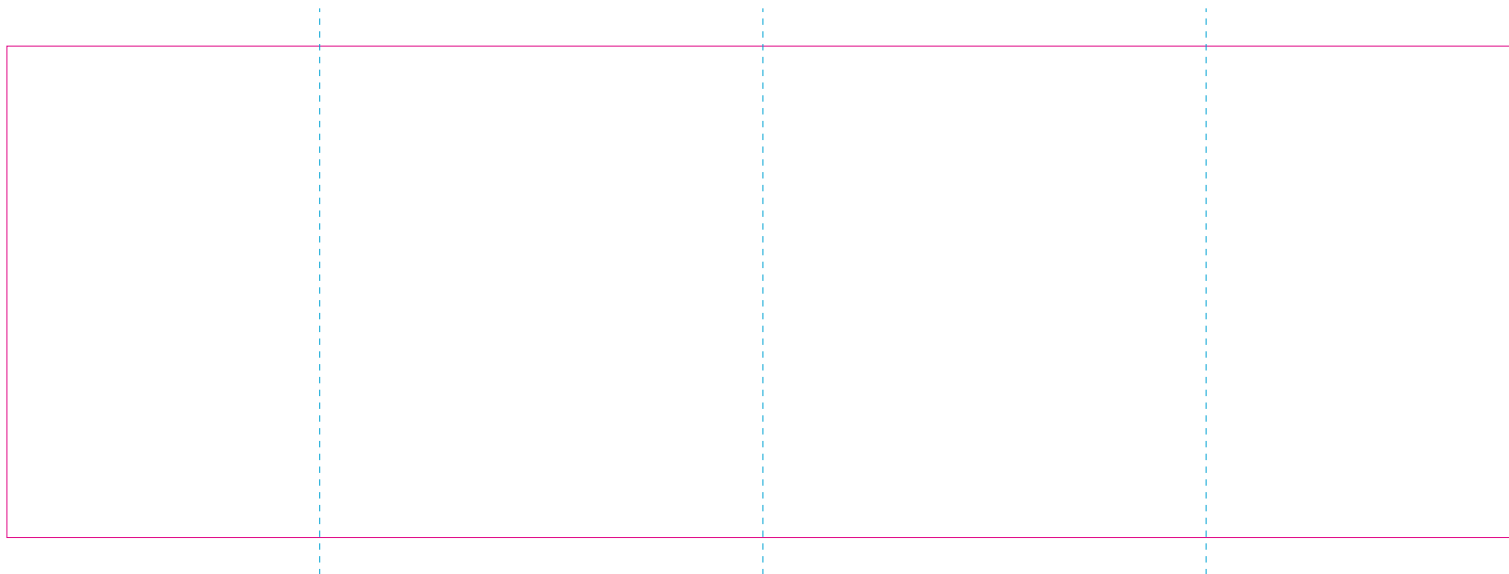

RS

— Edge of graphics

- - - centerlines

resolution: min. 300 DPI

colours: CMYK

formats: TIFF, PDF, EPS, AI, CDR

The pink outline the maximum size of graphic visible on the product.

The blue dash line indicates the center line of the left, right and middle side of object.