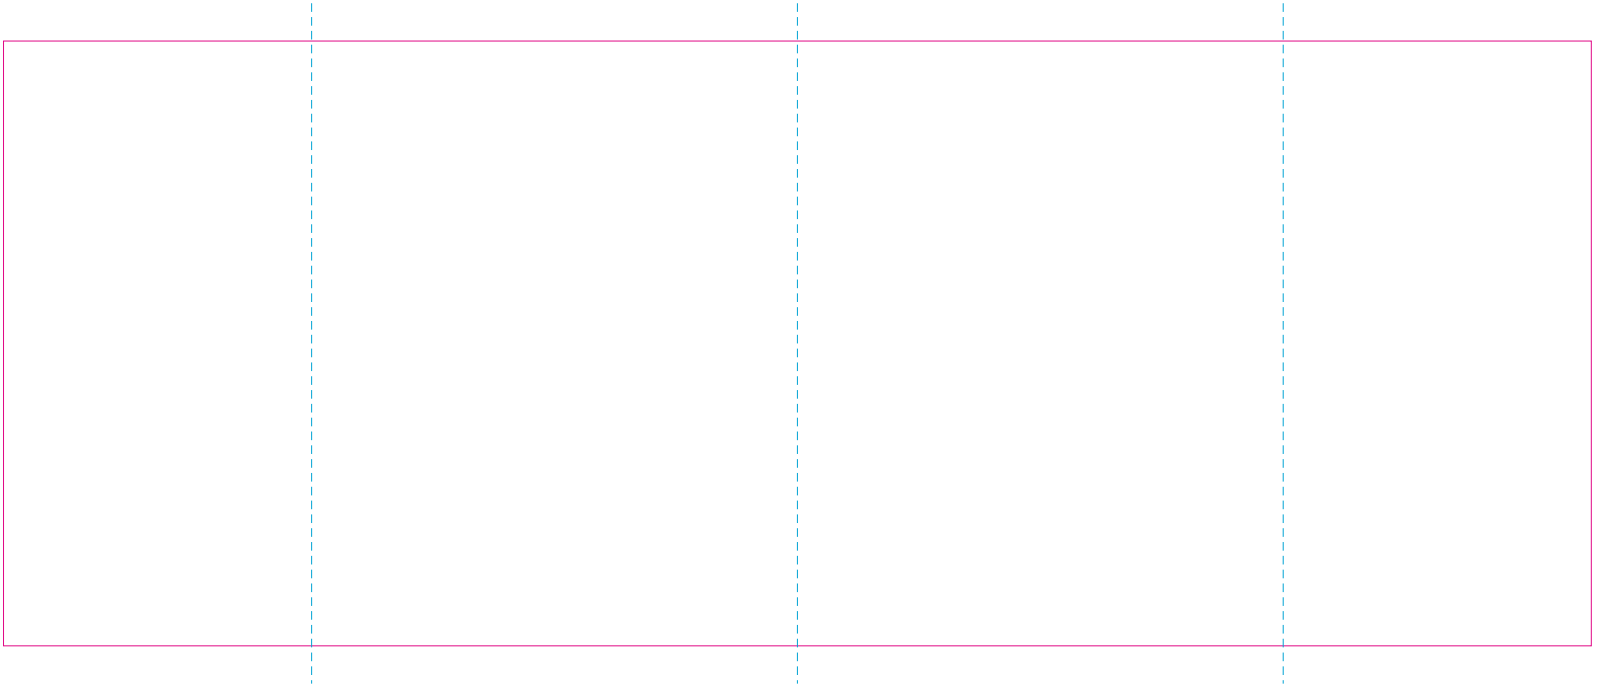

WPC, C

RS

With rotary screen printing technology the product can only be printed on the opposite side of the handle, please do not position the design on the right or left handed side.

— Edge of graphics

- - - - - centerlines

file format: vector

colours: in one color

formats: PDF, EPS, AI, CDR

The pink outline the maximum size of graphic visible on the product.

The blue dash line indicates the center line of the left, right and middle side of object.