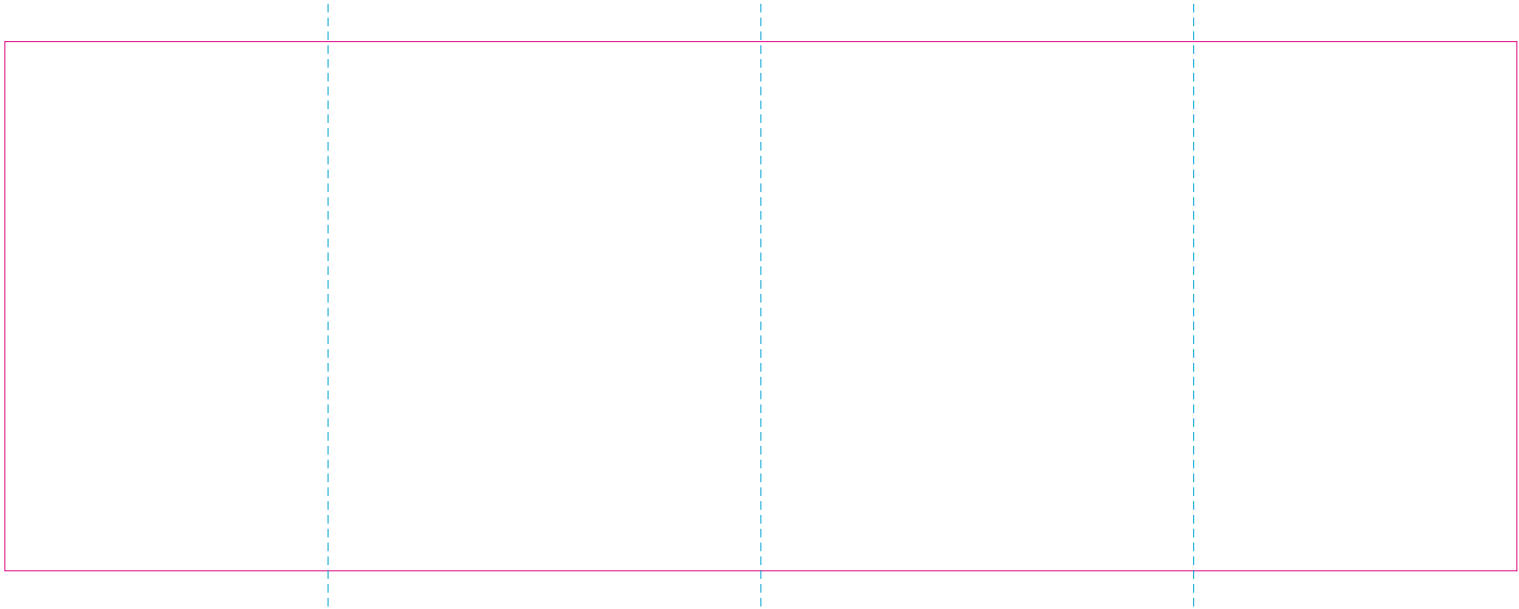

RS

— Edge of graphics

- - - centerlines

file format: vector

colours: in one color

formats: PDF, EPS, AI, CDR

The pink outline the maximum size of graphic visible on the product.

The blue dash line indicates the center line of the left, right and middle side of object.