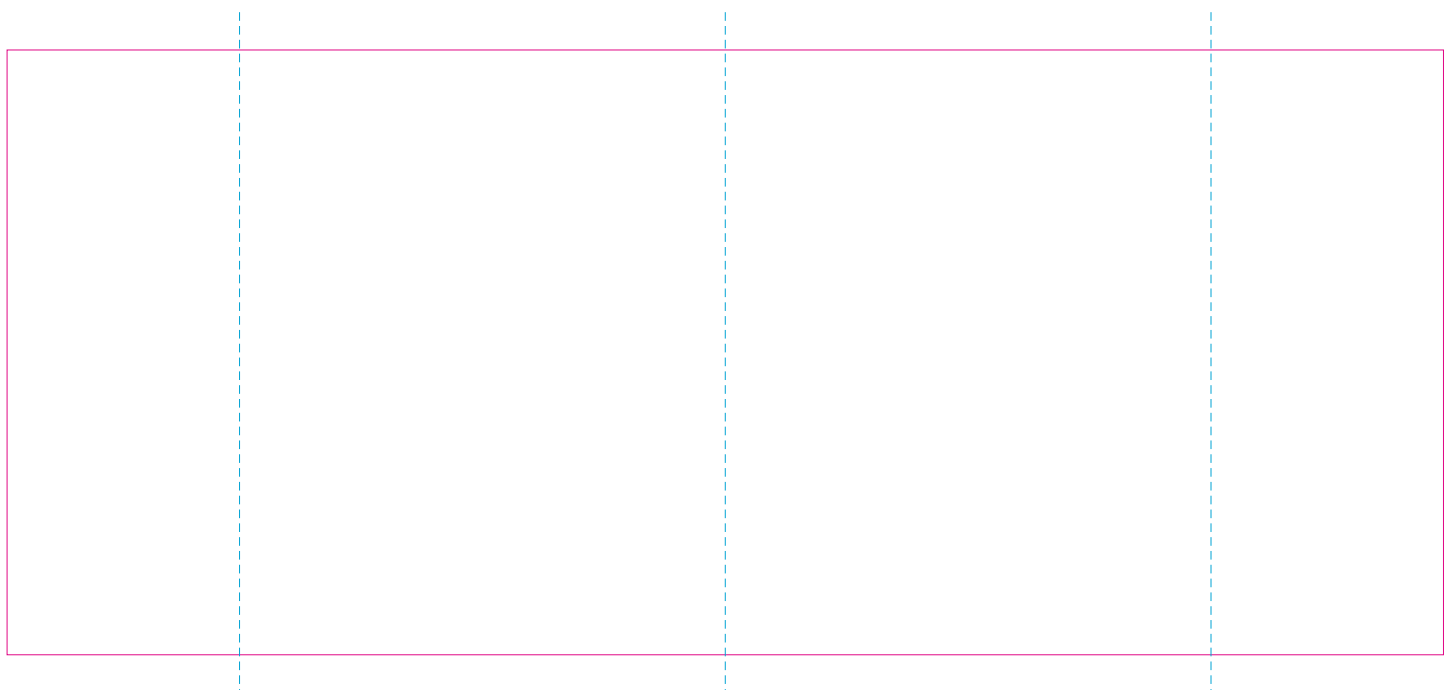

ER 1, RS

With rotary screen printing technology the product can only be printed on the opposite side of the handle, please do not position the design on the right or left handed side.

ER 2, C3

— Edge of graphics

- - - centerlines

resolution: min. 300 DPI

colours: CMYK

formats: TIFF, PDF, EPS, AI, CDR

The pink outline the maximum size of graphic visible on the product.

The blue dash line indicates the center line of the left, right and middle side of object.