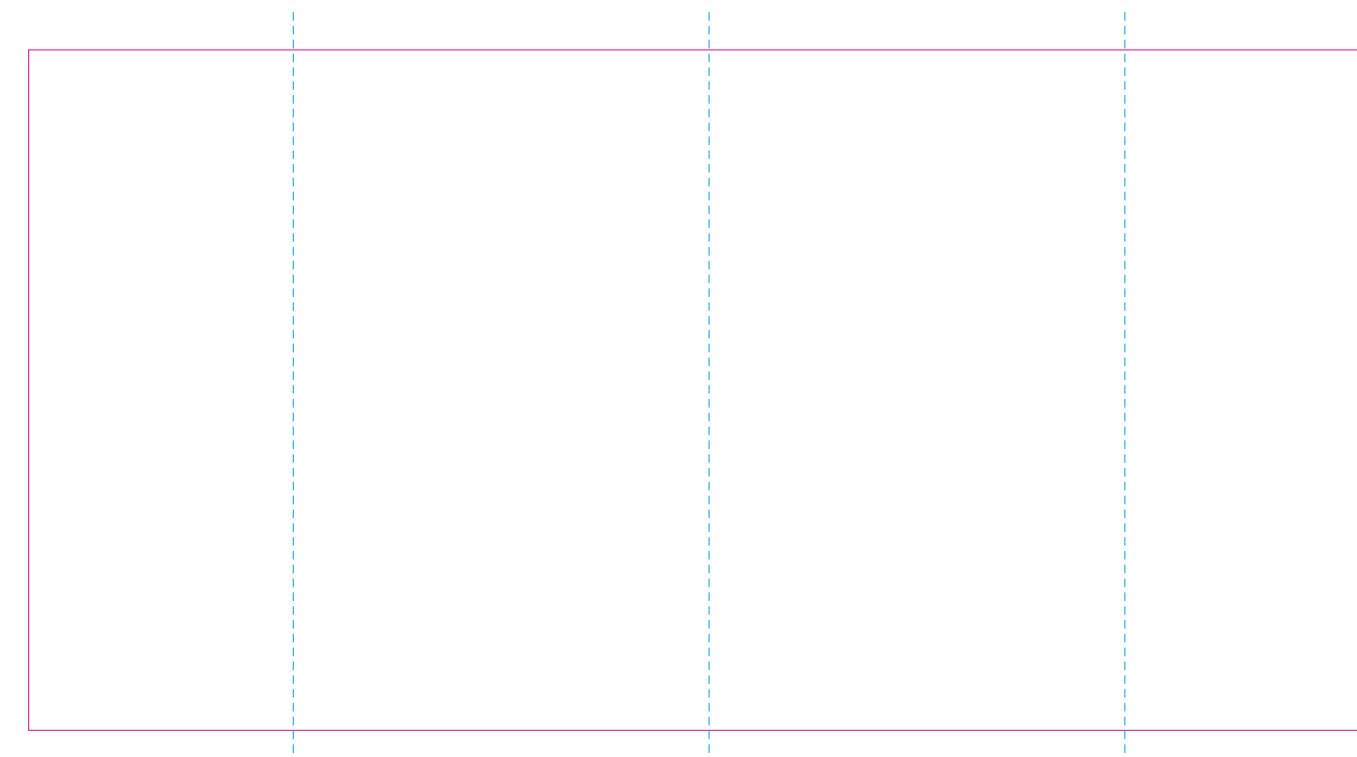

ER 2

RUV

ER 1

RS

— Edge of graphics

- - - centerlines

resolution: min. 300 DPI
colours: CMYK
formats: TIFF, PDF, EPS, AI, CDR

The pink outline the maximum size of graphic visible on the product.
The blue dash line indicates the center line of the left, right and middle side of object.