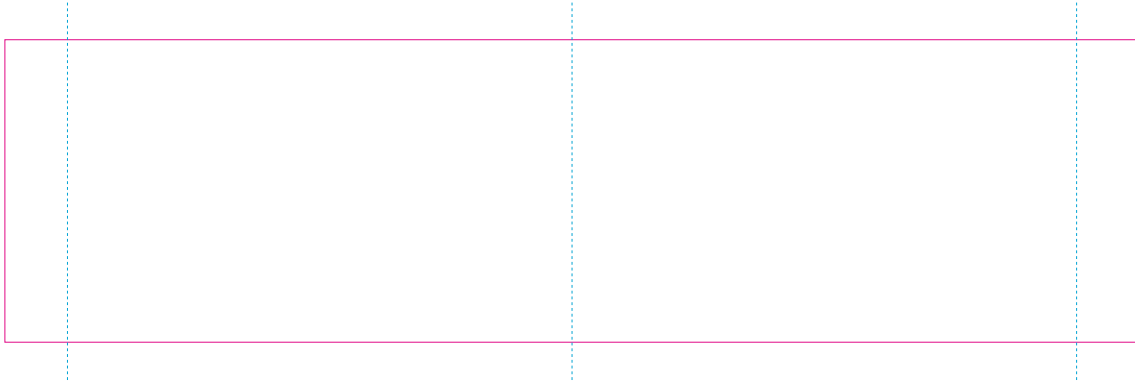

C

— Edge of graphics

- - - centerlines

resolution: min. 300 DPI

colours: CMYK

formats: TIFF, PDF, EPS, AI, CDR

The pink outline the maximum size of graphic visible on the product.

The blue dash line indicates the center line of the left, right and middle side of object.