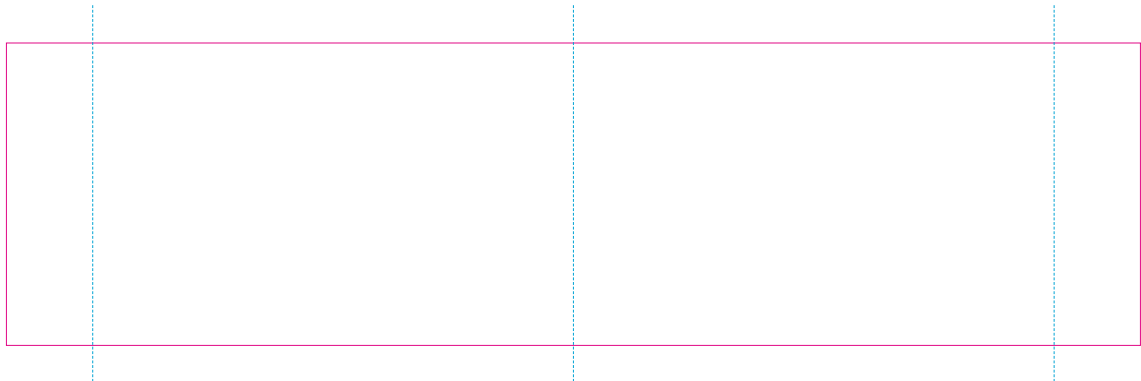

# RS

With rotary screen printing technology the product can only be printed on the opposite side of the handle, please do not position the design on the right or left handed side.

# C3, WPC3

— Edge of graphics

- - - Centerlines

file format: vector  
colours: in one color  
formats: PDF, EPS, AI, CDR

The pink outline the maximum size of graphic visible on the product.  
The blue dash line indicates the center line of the left, right and middle side of object.