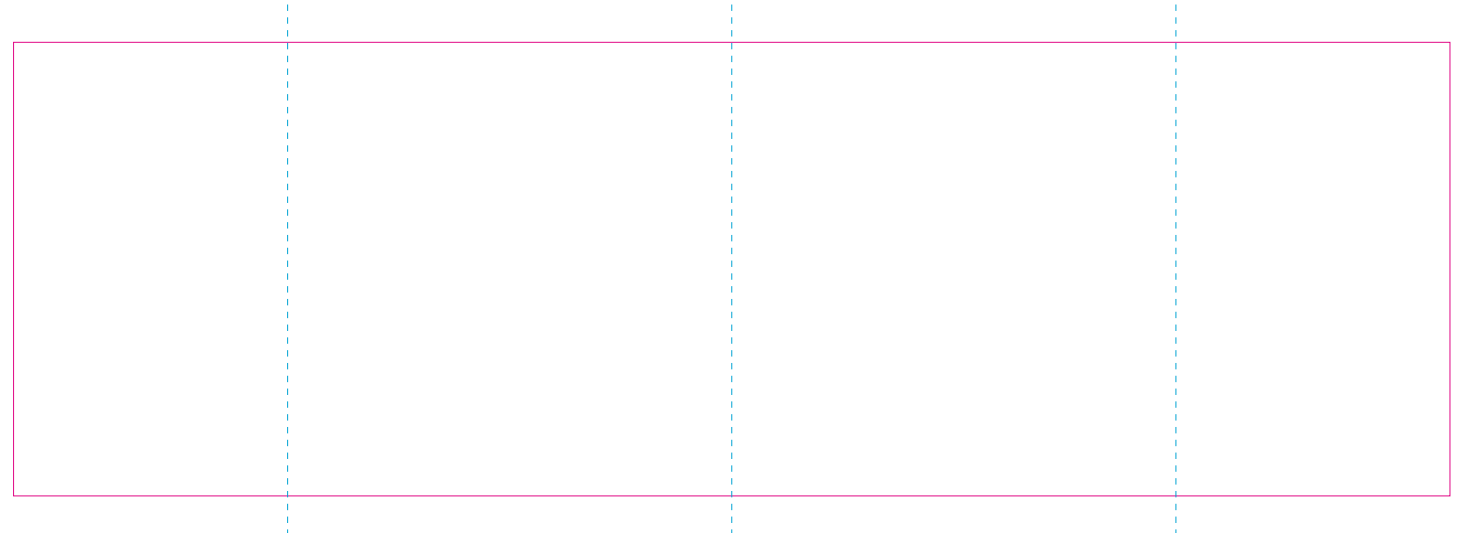

ER 1

ER 2

RS

With rotary screen printing technology the product can only be printed on the opposite side of the handle, please do not position the design on the right or left handed side.

—— Edge of graphics

- - - - centerlines

resolution: min. 300 DPI

colours: CMYK

formats: TIFF, PDF, EPS, AI, CDR

The pink outline the maximum size of graphic visible on the product.

The black outline indicates the edge of the product.

The blue dash line indicates the center line of the left, right and middle side of object.