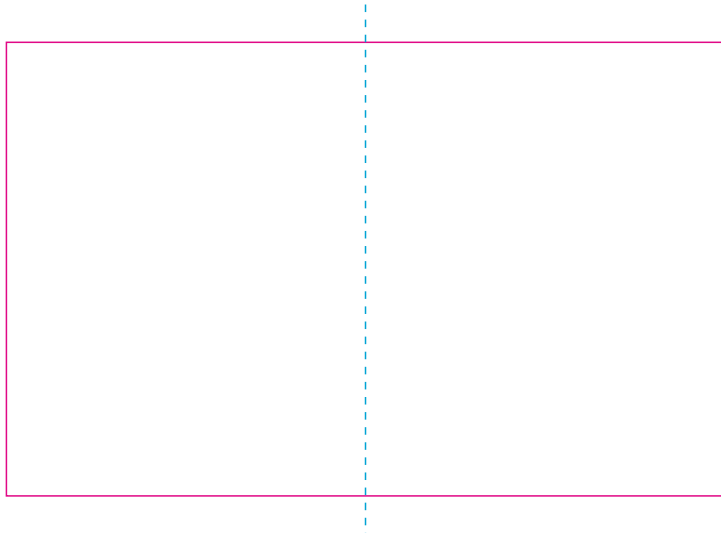

ER 1

ER 2

RS

With rotary screen printing technology the product can only be printed on the opposite side of the handle, please do not position the design on the right or left handed side.

—— Edge of graphics

- - - - centerlines

resolution: min. 300 DPI

colours: CMYK

formats: TIFF, PDF, EPS, AI, CDR

The pink outline the maximum size of graphic visible on the product.

The black outline indicates the edge of the product.

The blue dash line indicates the center line of the left, right and middle side of object.