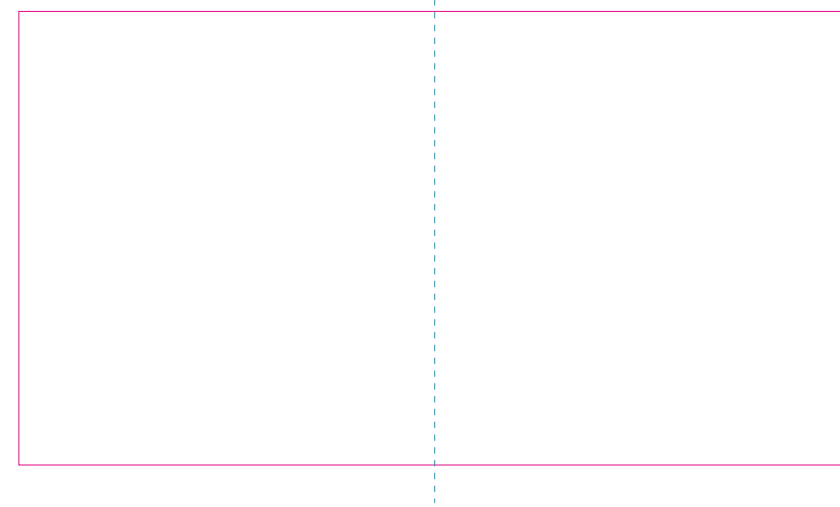

ER 1

ER 2

RS

With rotary screen printing technology the product can only be printed on the opposite side of the handle, please do not position the design on the right or left handed side.

—— Edge of graphics

- - - - centerlines

resolution: min. 300 DPI

colours: CMYK

formats: TIFF, PDF, EPS, AI, CDR

The pink outline the maximum size of graphic visible on the product.

The black outline indicates the edge of the product.

The blue dash line indicates the center line of the left, right and middle side of object.